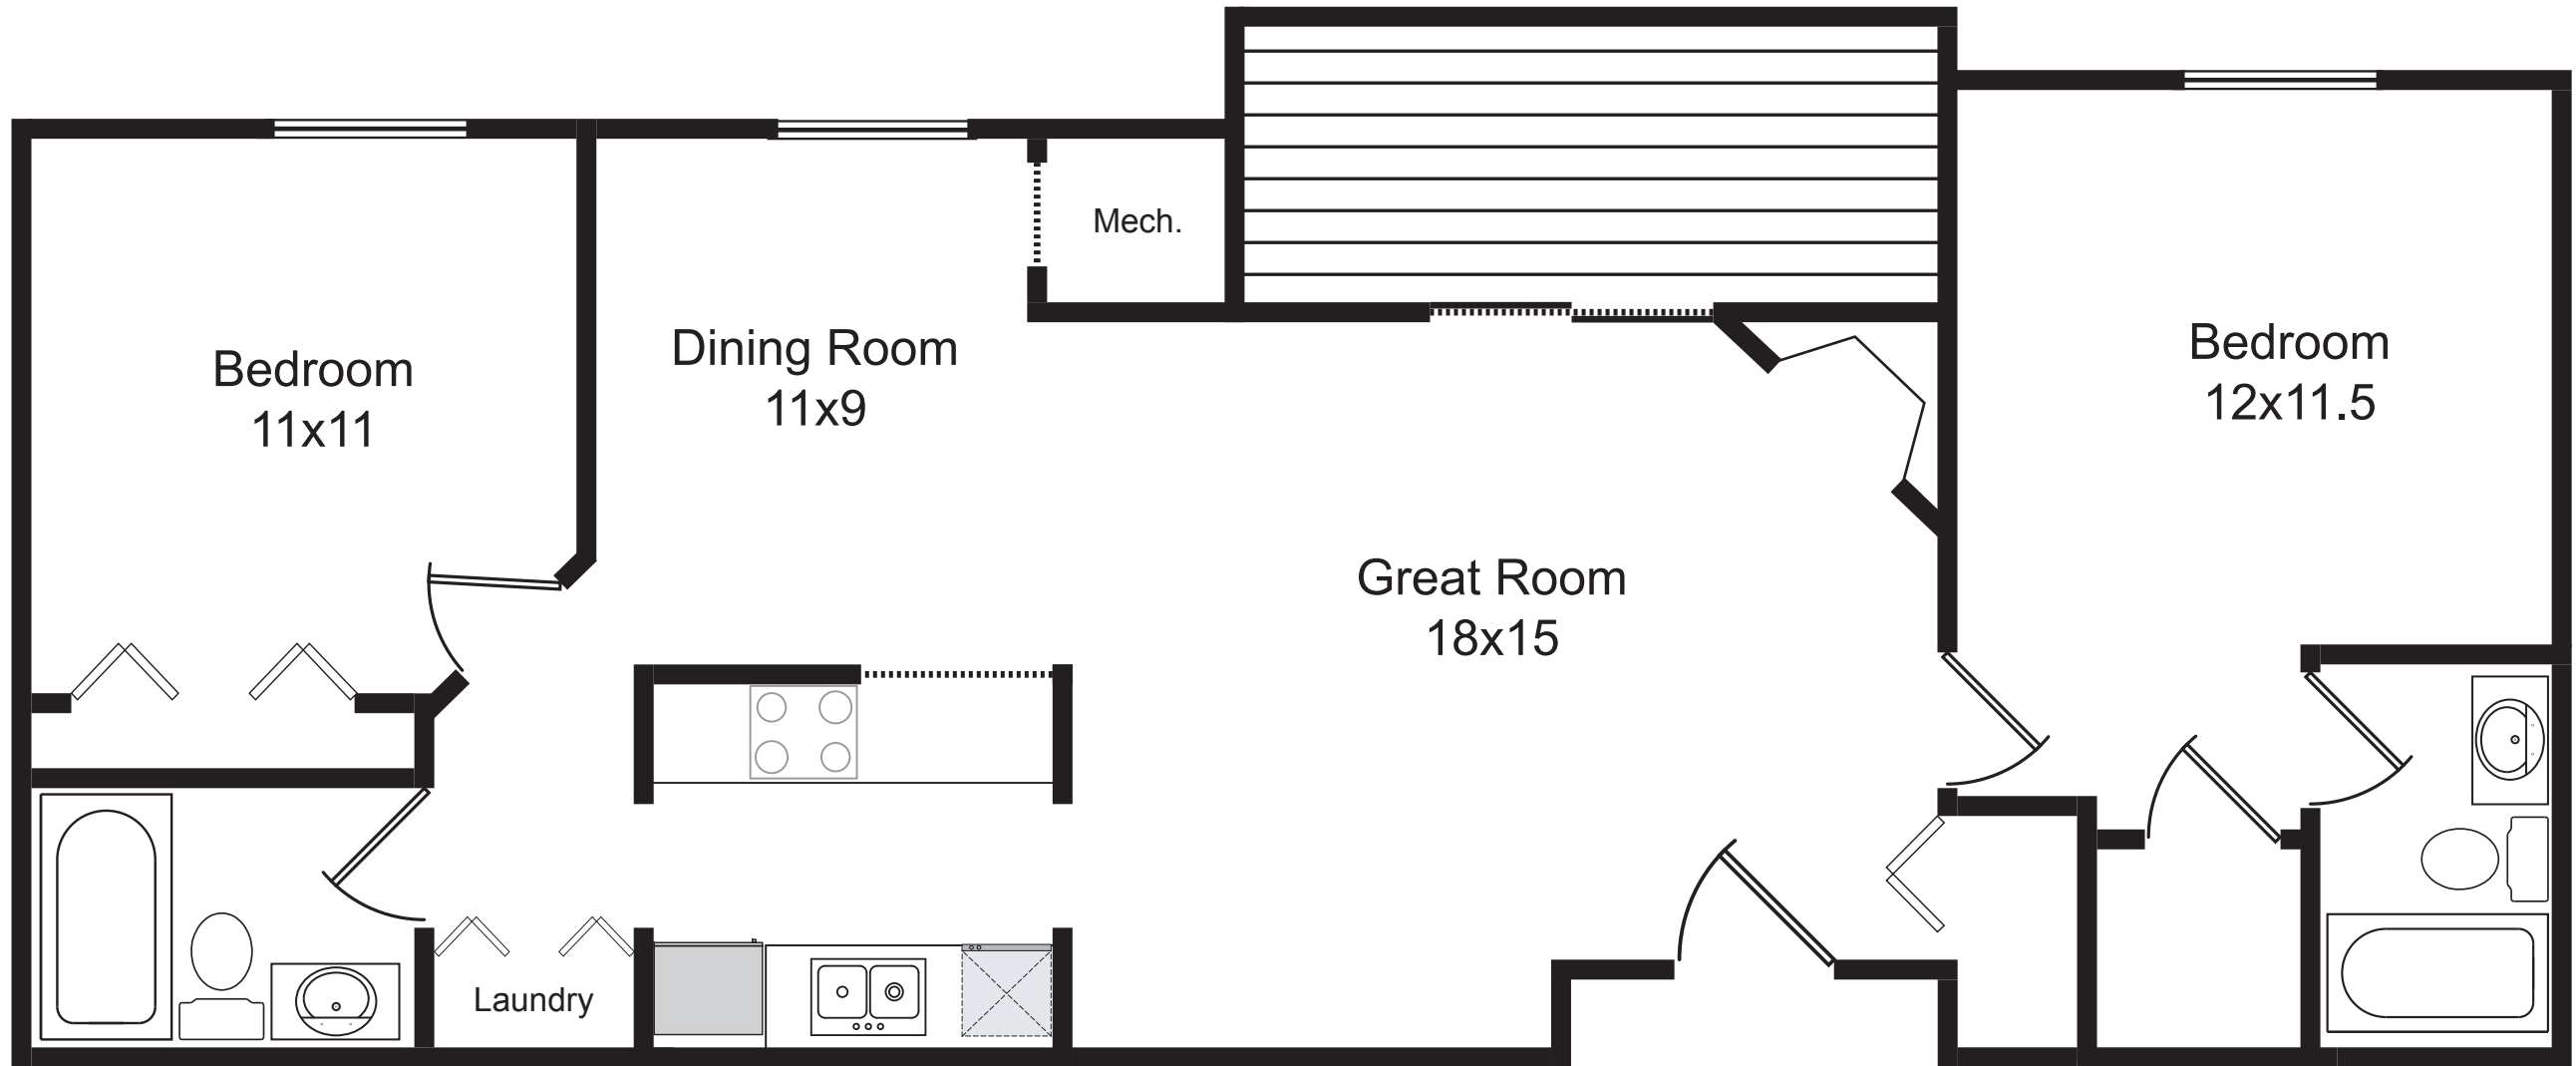

# Units 134, 234, 334

Approx. 1,000 sq.ft.

## Nichols Station Condominiums

Jenny Swain 608-662-9600 [www.jennyswaincondos.com](http://www.jennyswaincondos.com) Keller Williams Realty

When printed at full pdf size, plans are approximately 1/4" = 1' scale.  
Any dimensions that are critical should be verified.