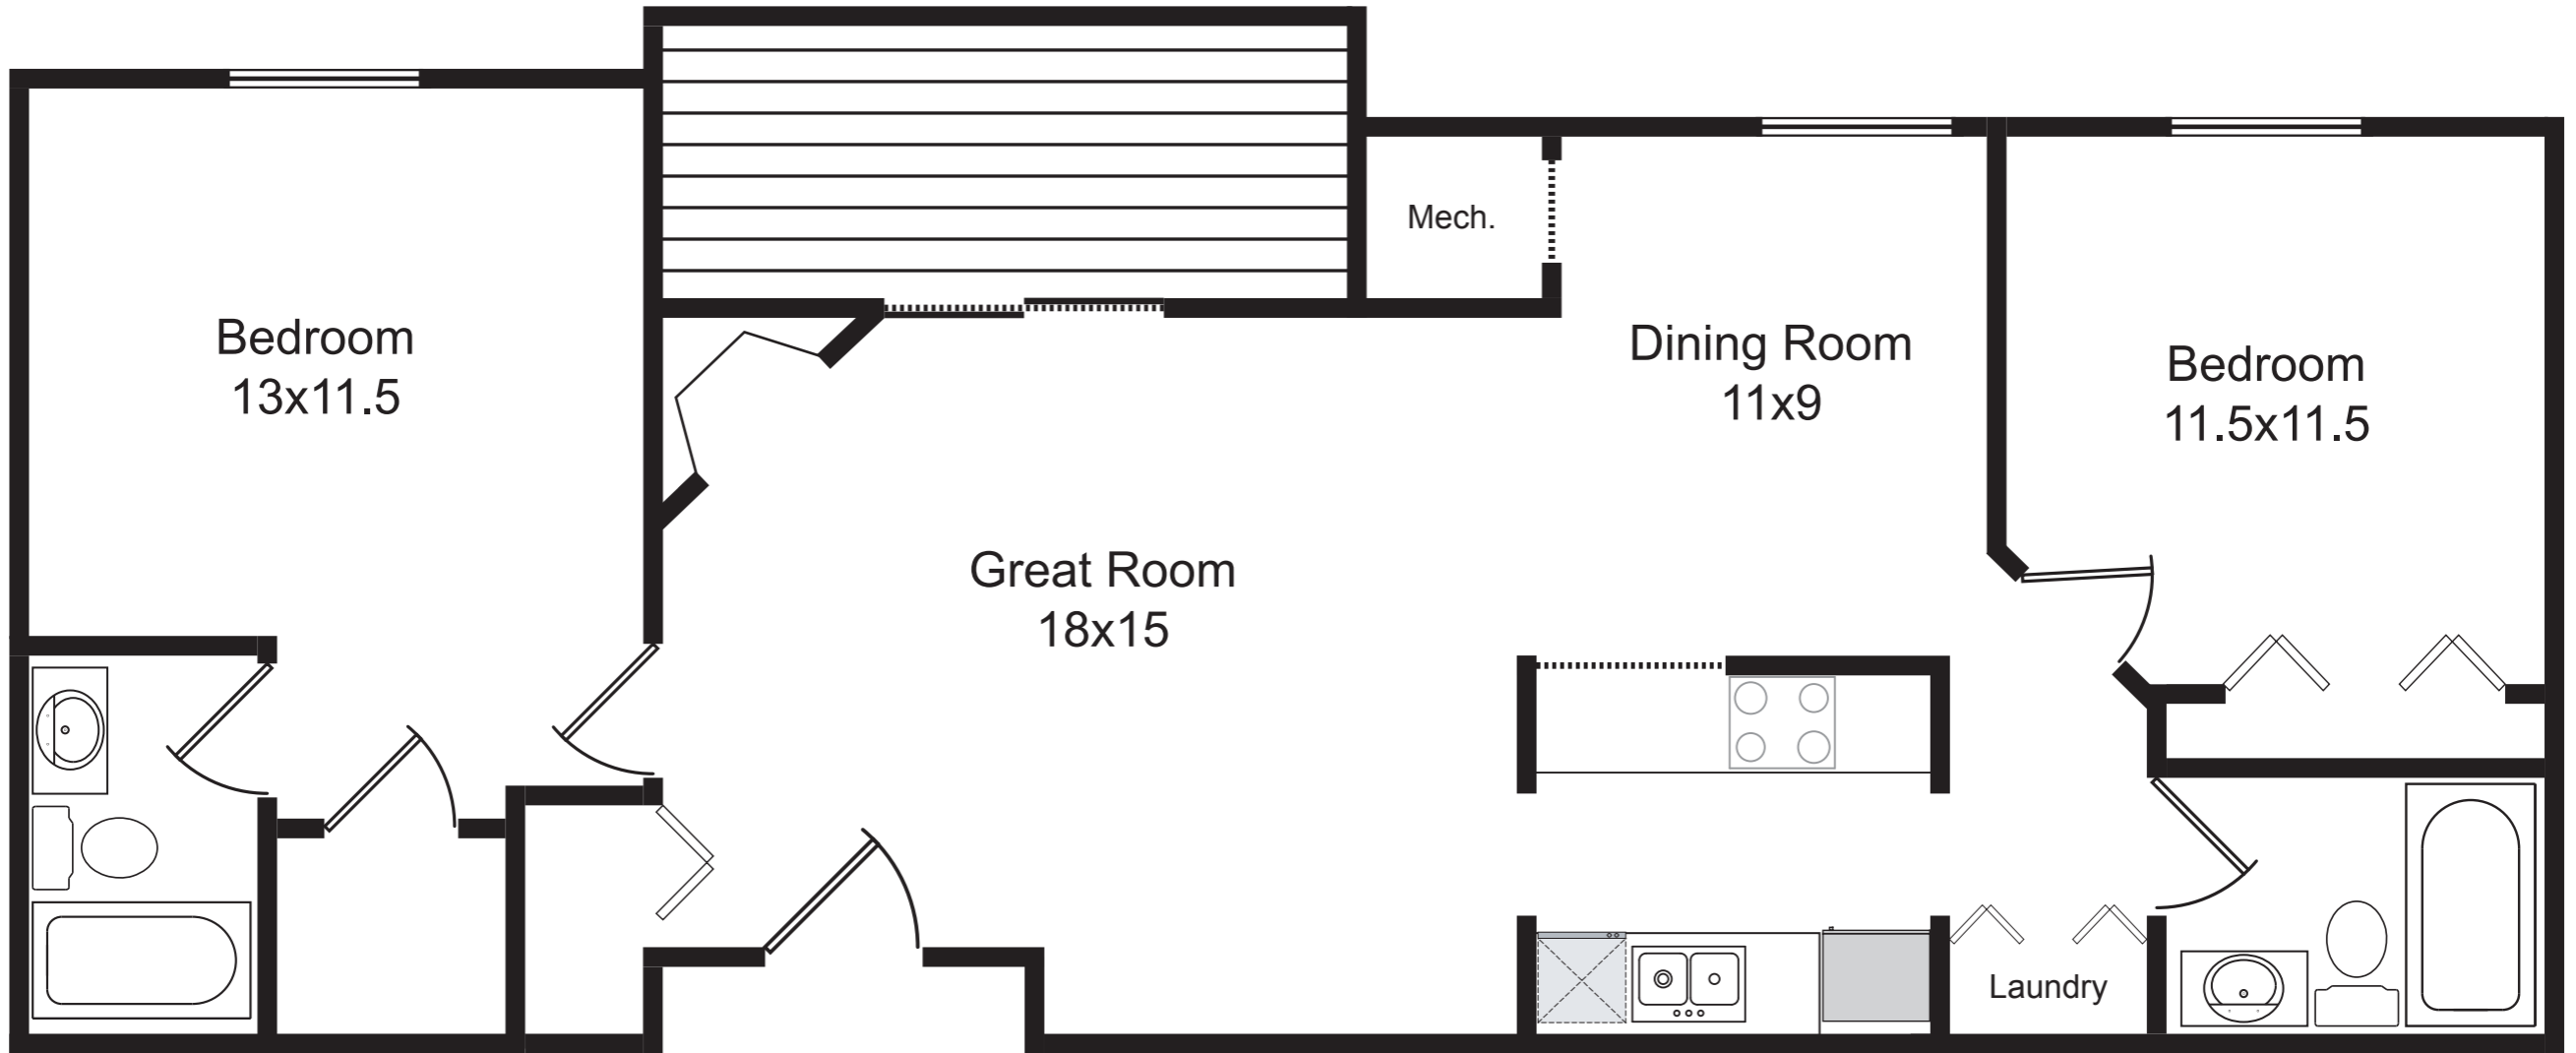

Units 133, 233, 333

Approx. 1,060 sq.ft.

Nichols Station Condominiums

Jenny Swain 608-662-9600 www.jennyswaincondos.com Keller Williams Realty

When printed at full pdf size, plans are approximately 1/4" = 1' scale.

Any dimensions that are critical should be verified.