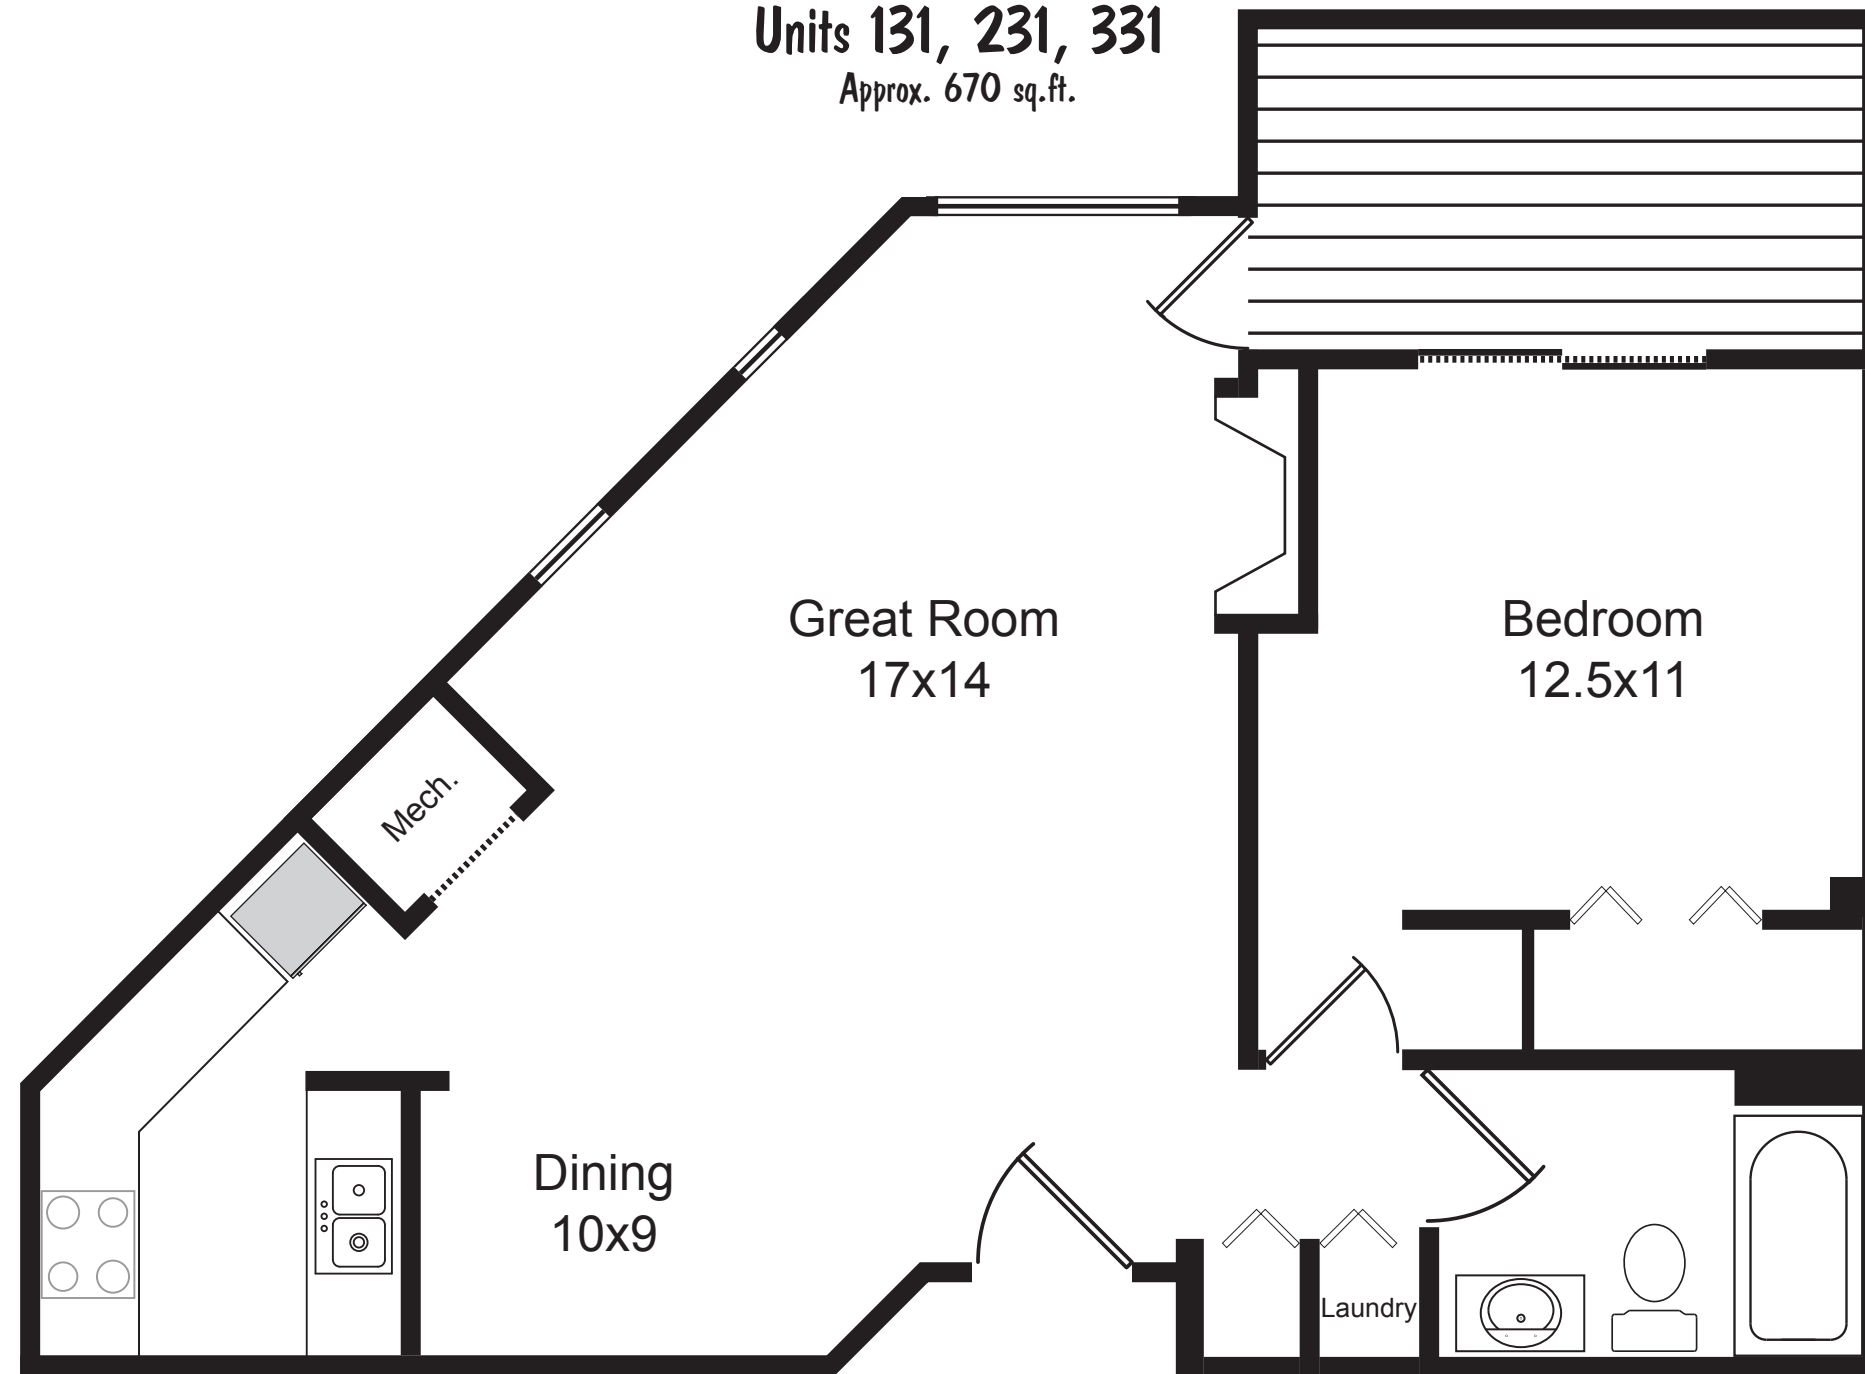

**Units 131, 231, 331**  
Approx. 670 sq.ft.

## Nichols Station Condominiums

Jenny Swain 608-662-9600 [www.jennyswaincondos.com](http://www.jennyswaincondos.com) Keller Williams Realty

*When printed at full pdf size, plans are approximately 1/4" = 1' scale.  
Any dimensions that are critical should be verified.*