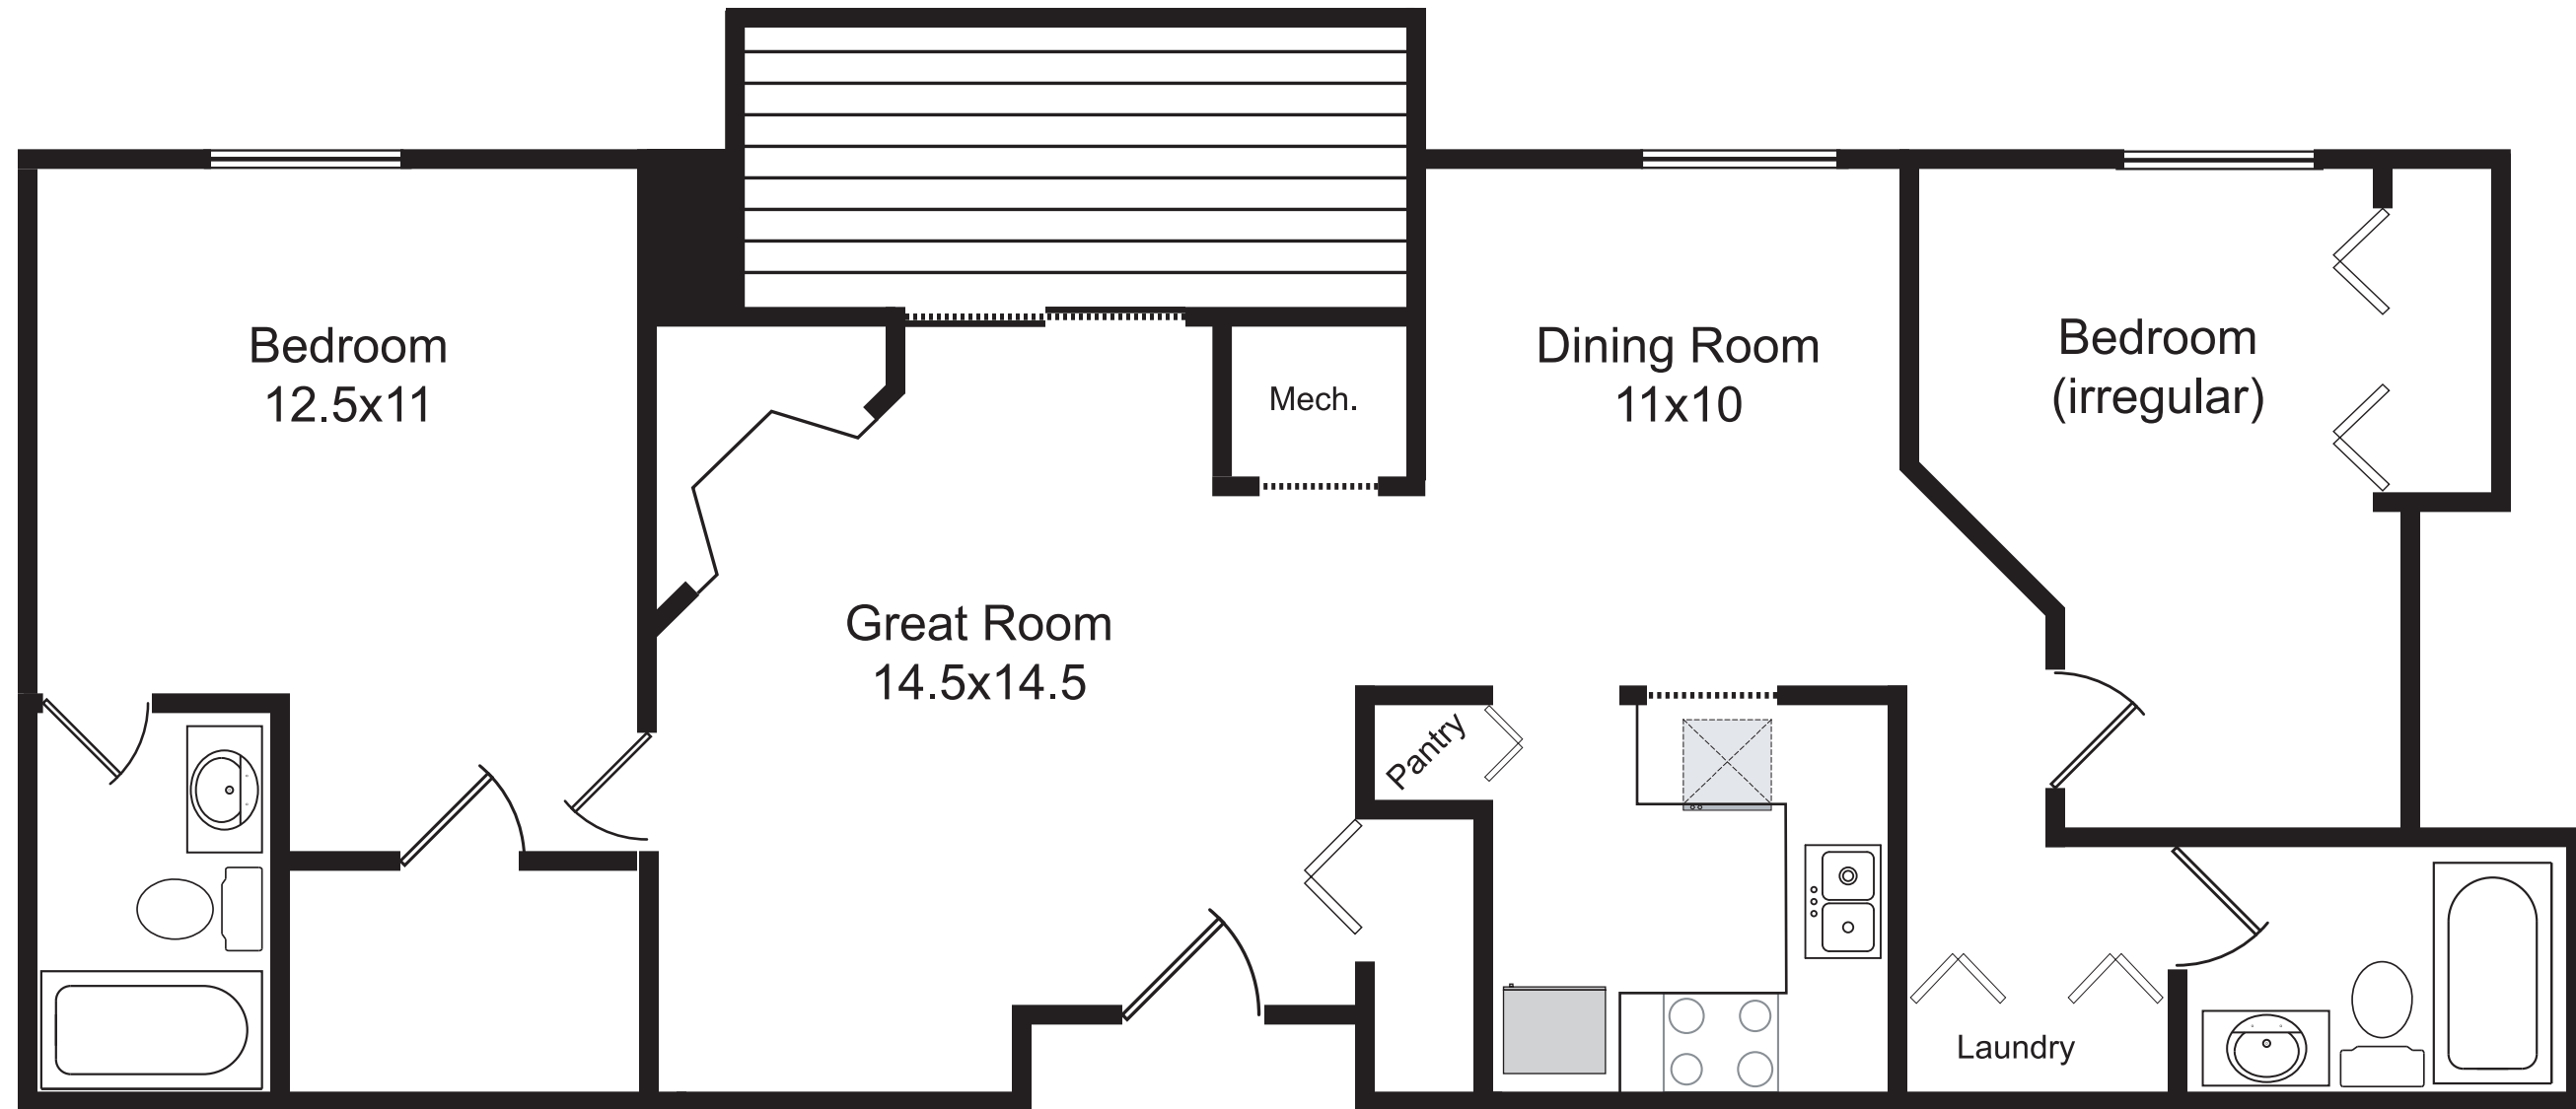

Units 130, 230, 330
Approx. 1,080 sq.ft.

Nichols Station Condominiums

Jenny Swain 608-662-9600 www.jennyswaincondos.com Keller Williams Realty

When printed at full pdf size, plans are approximately 1/4" = 1' scale.
Any dimensions that are critical should be verified.