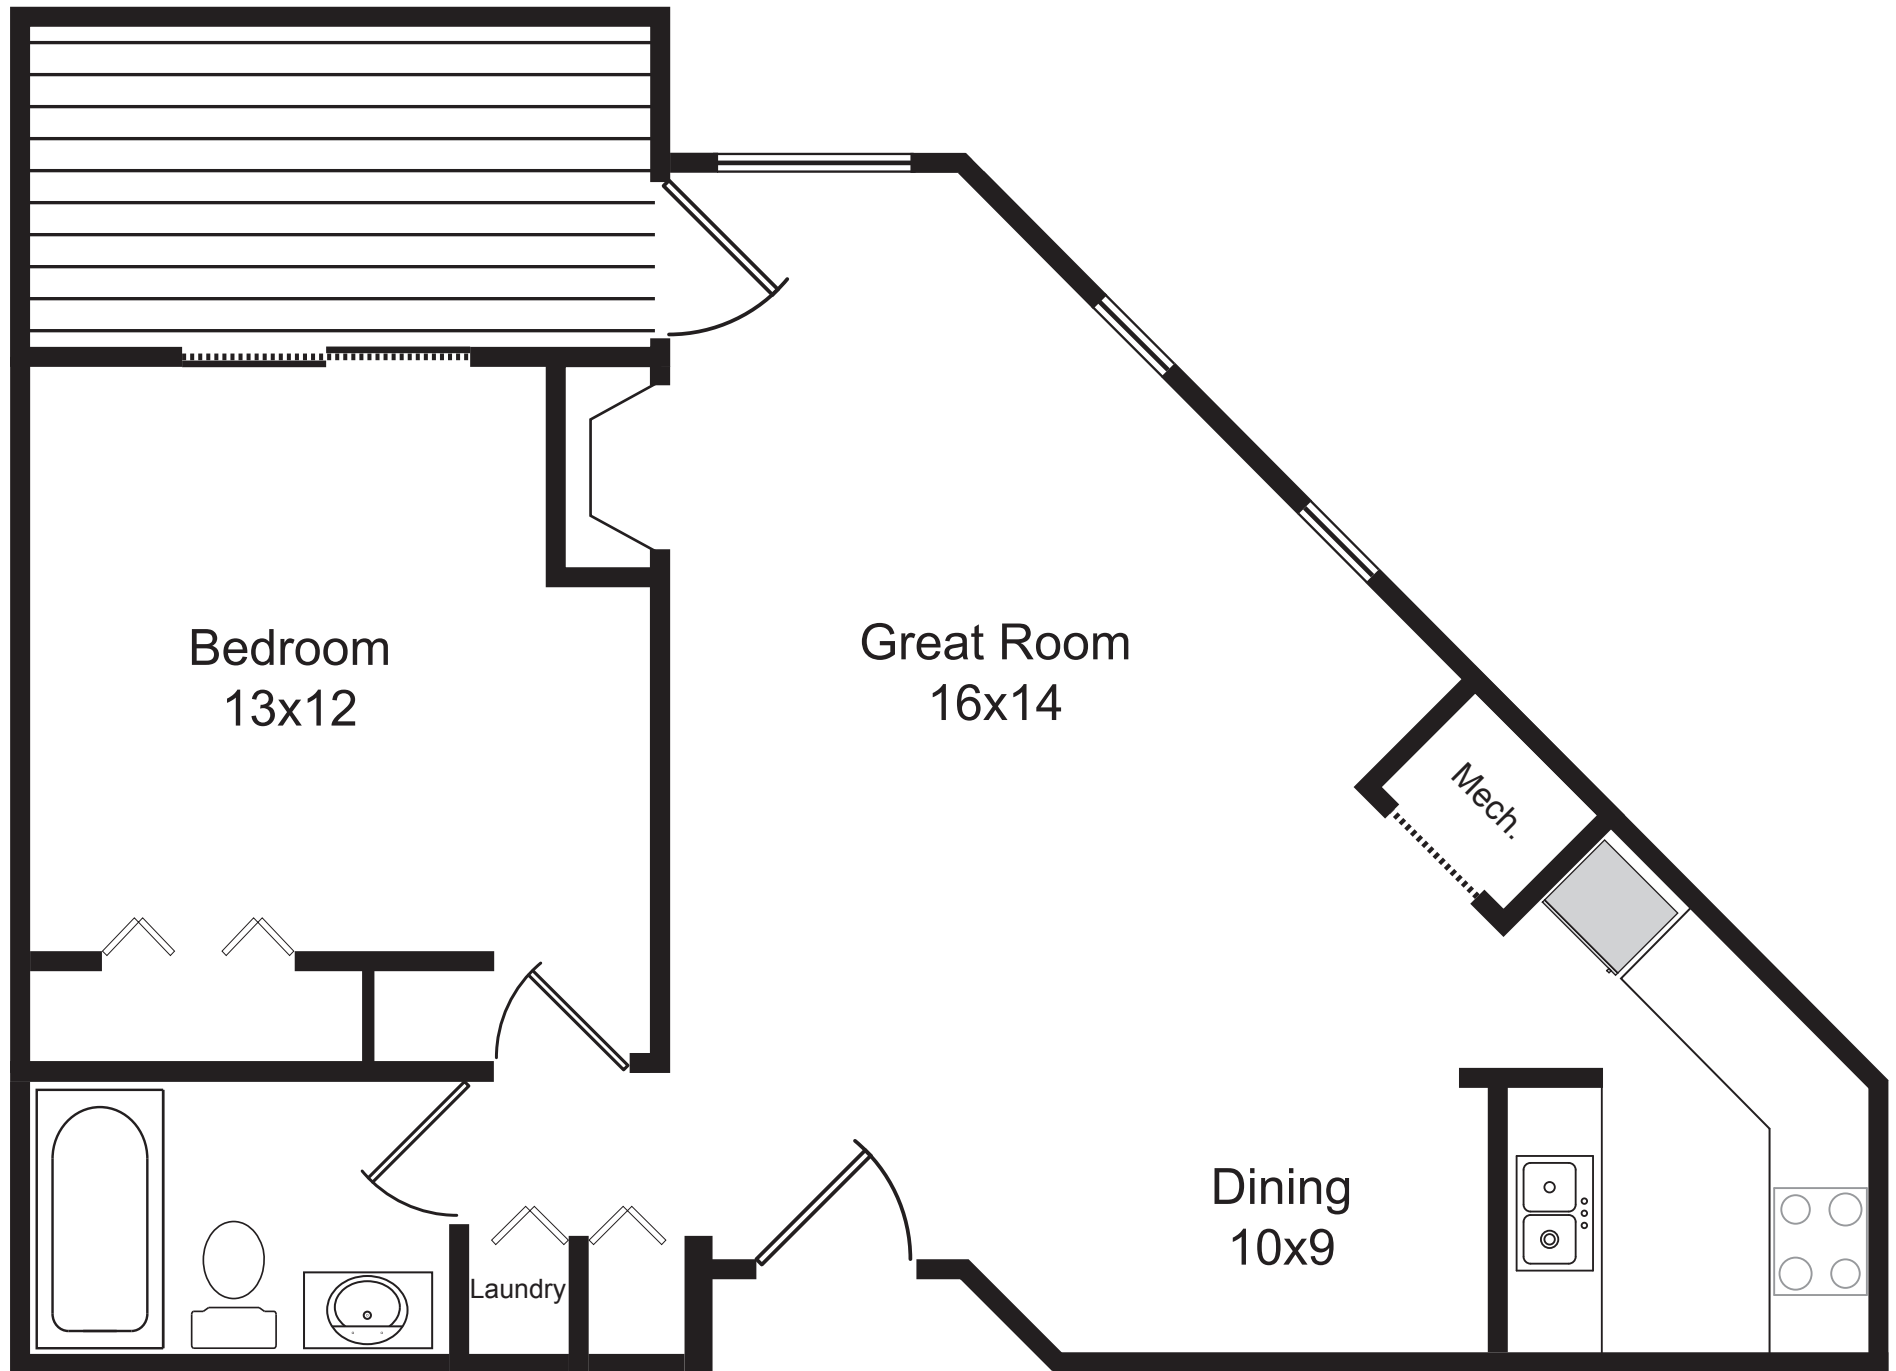

**Units 129, 229, 329**  
Approx. 750 sq.ft.

**Nichols Station Condominiums**

Jenny Swain 608-662-9600 [www.jennyswaincondos.com](http://www.jennyswaincondos.com) Keller Williams Realty

When printed at full pdf size, plans are approximately 1/4" = 1' scale.  
Any dimensions that are critical should be verified.