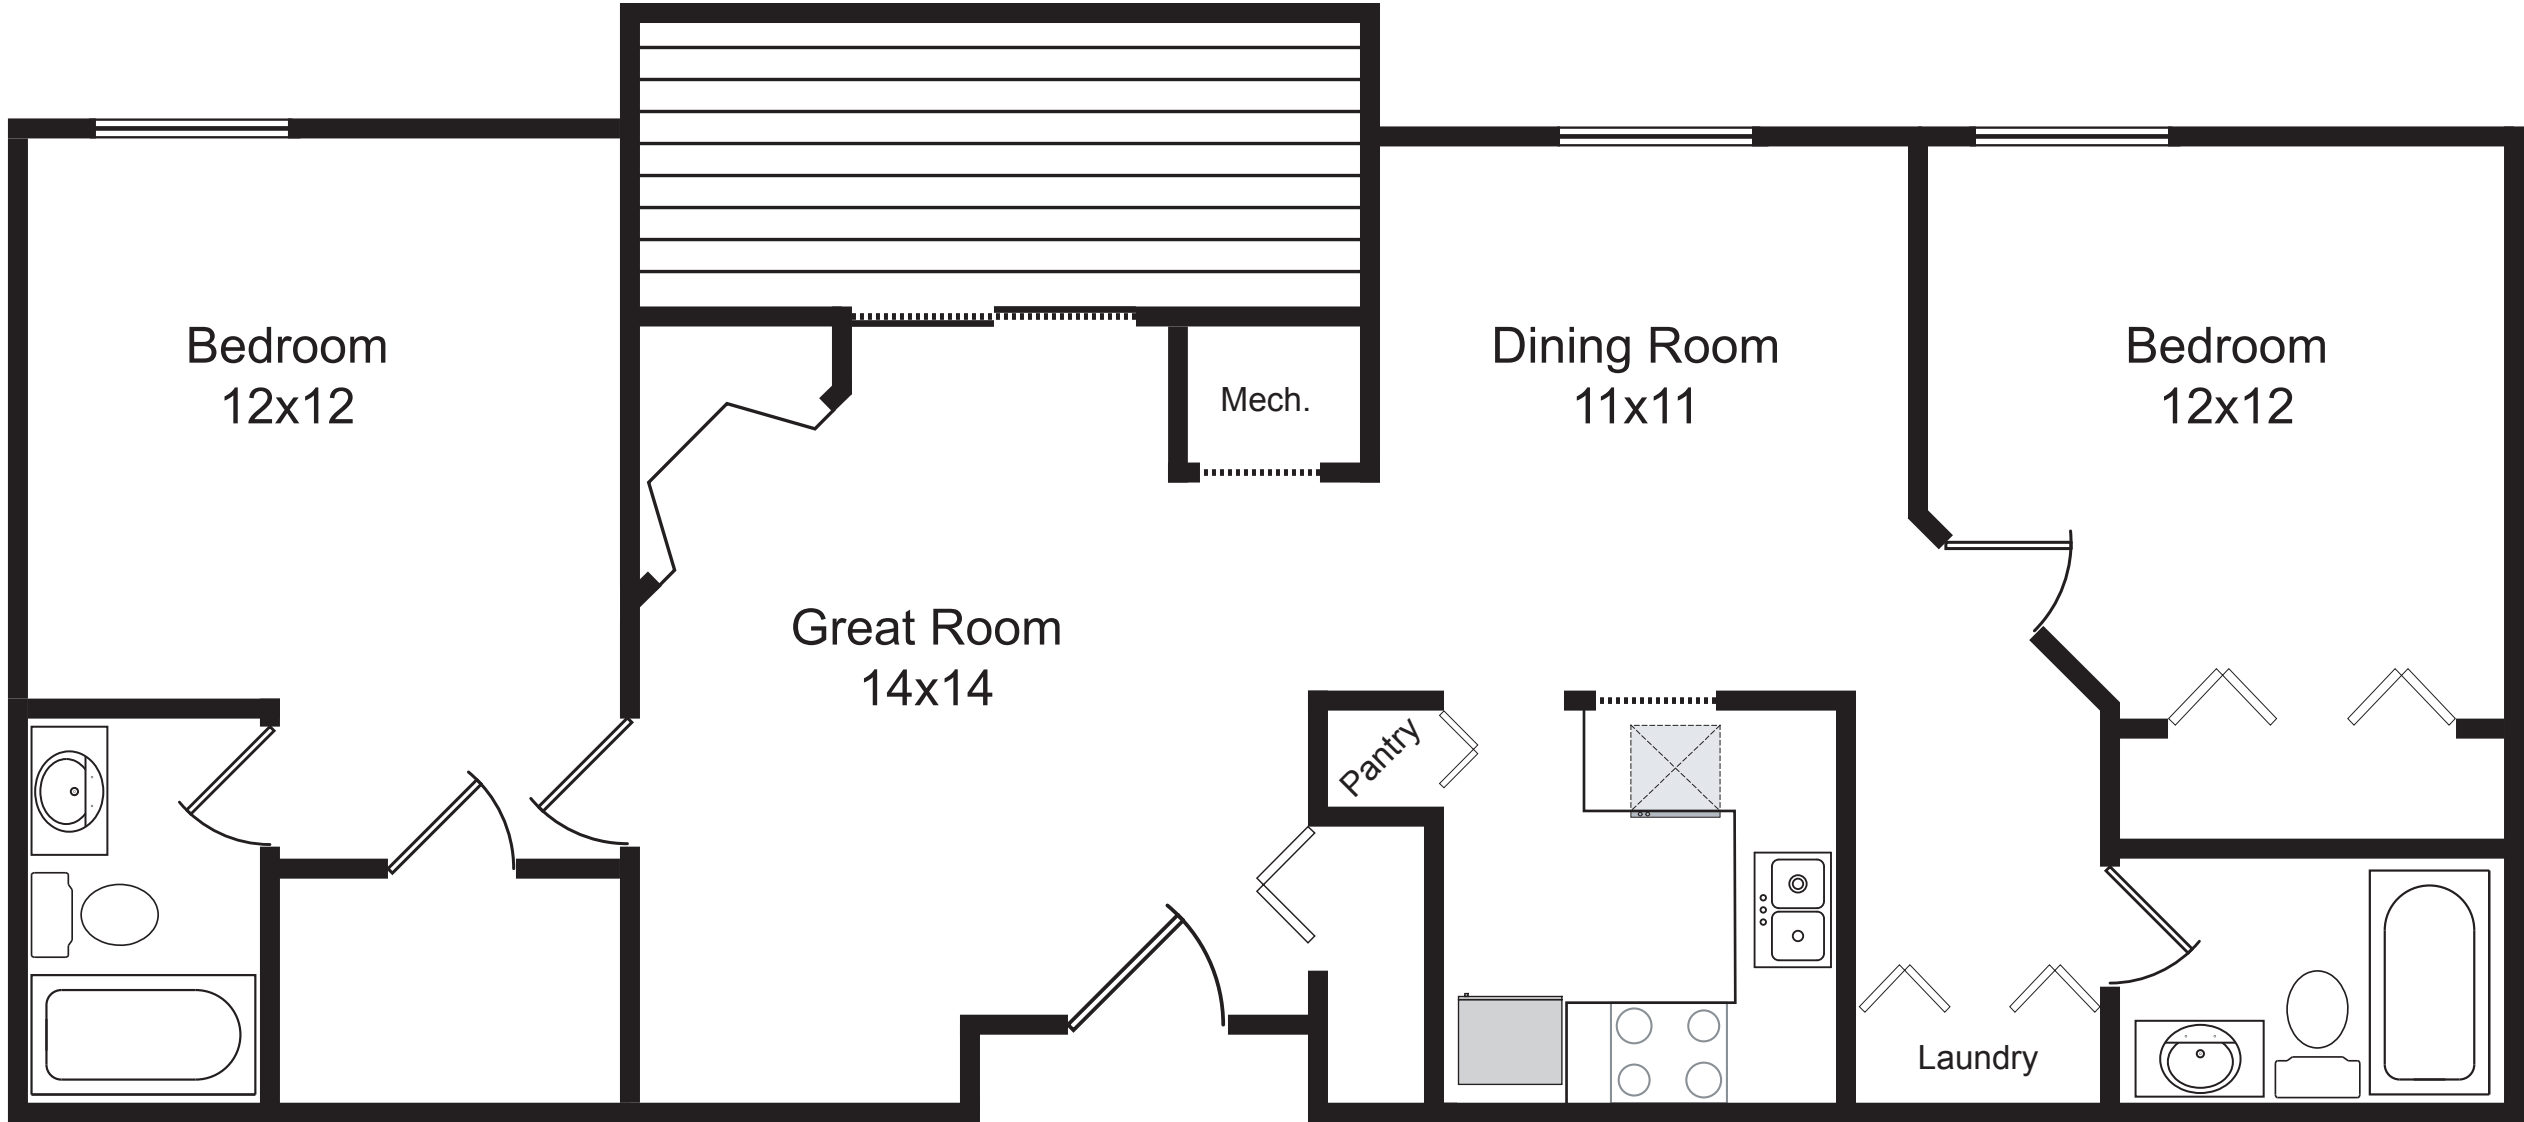

Units 127, 227, 327

Approx. 1,045 sq.ft.

Nichols Station Condominiums

Jenny Swain 608-662-9600 www.jennyswaincondos.com Keller Williams Realty

When printed at full pdf size, plans are approximately 1/4" = 1' scale.
Any dimensions that are critical should be verified.