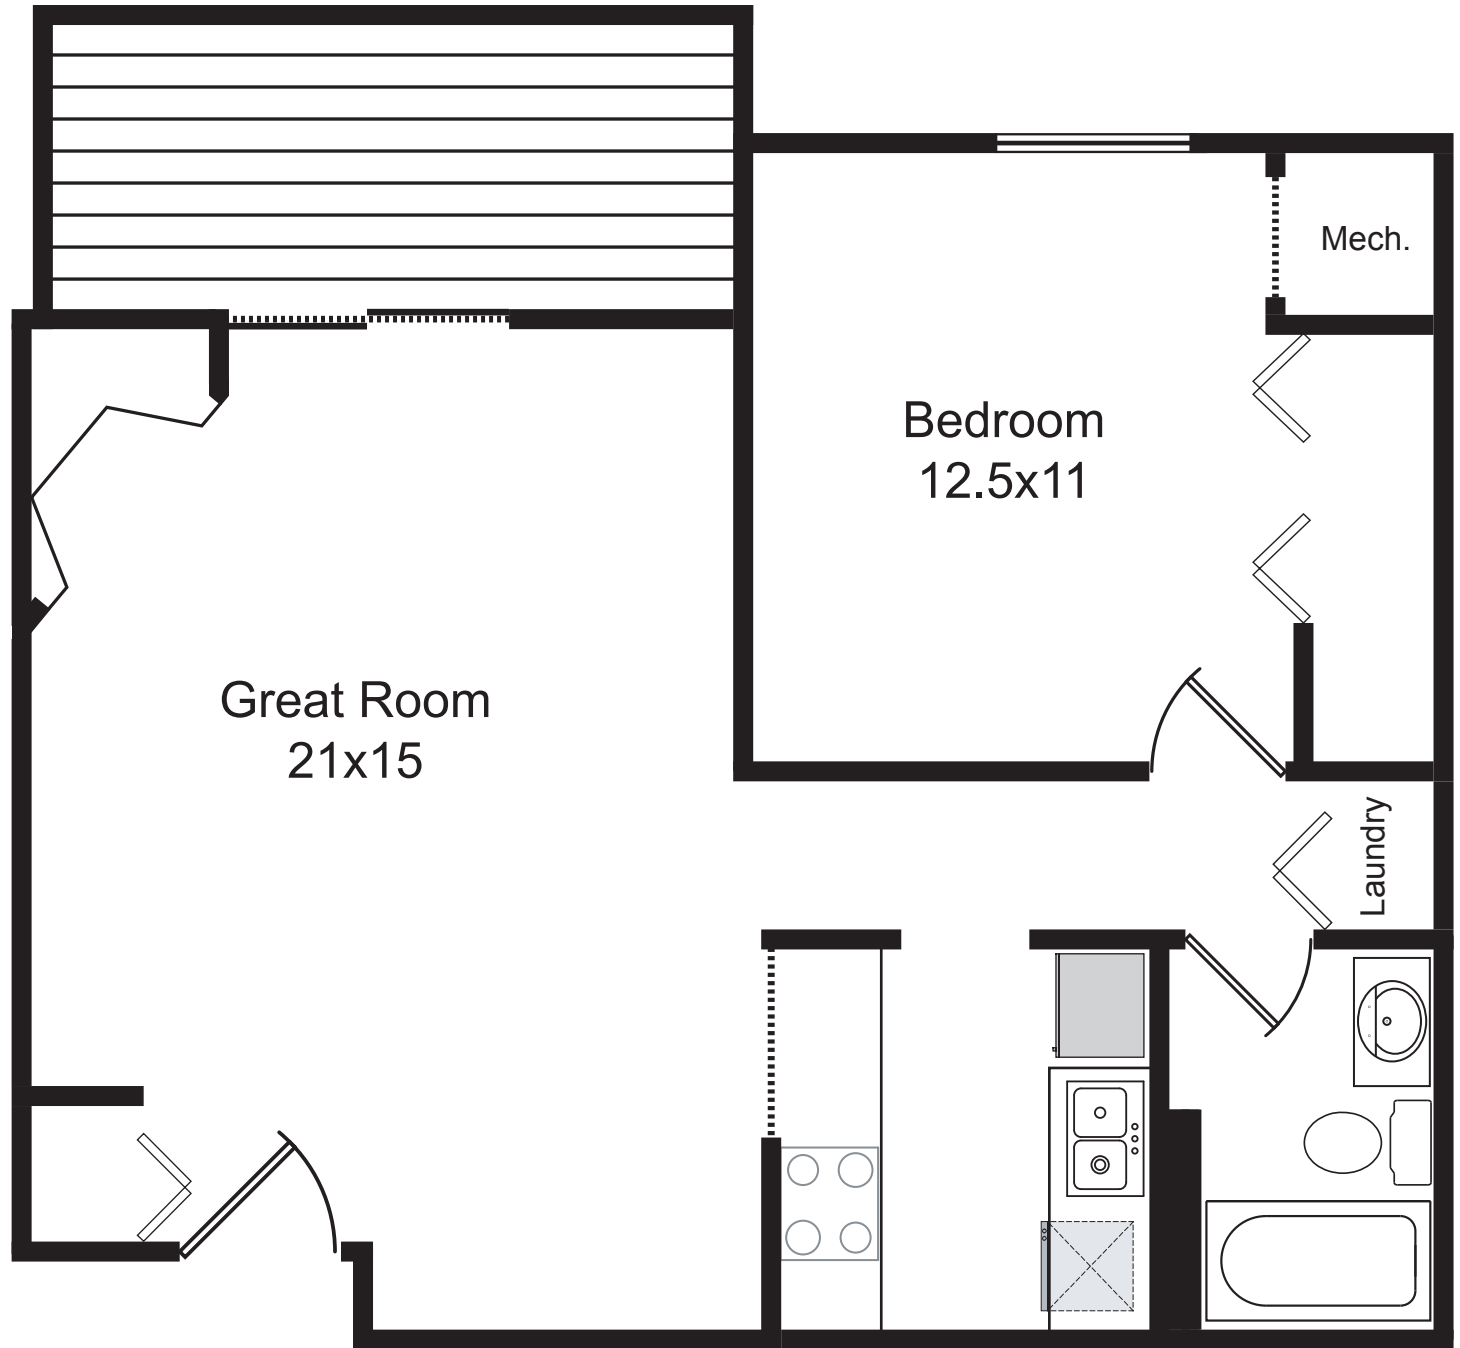

Units 125, 225, 325
Approx. 722 sq.ft.

Nichols Station Condominiums

Jenny Swain 608-662-9600 www.jennyswaincondos.com Keller Williams Realty

When printed at full pdf size, plans are approximately 1/4" = 1' scale.
Any dimensions that are critical should be verified.