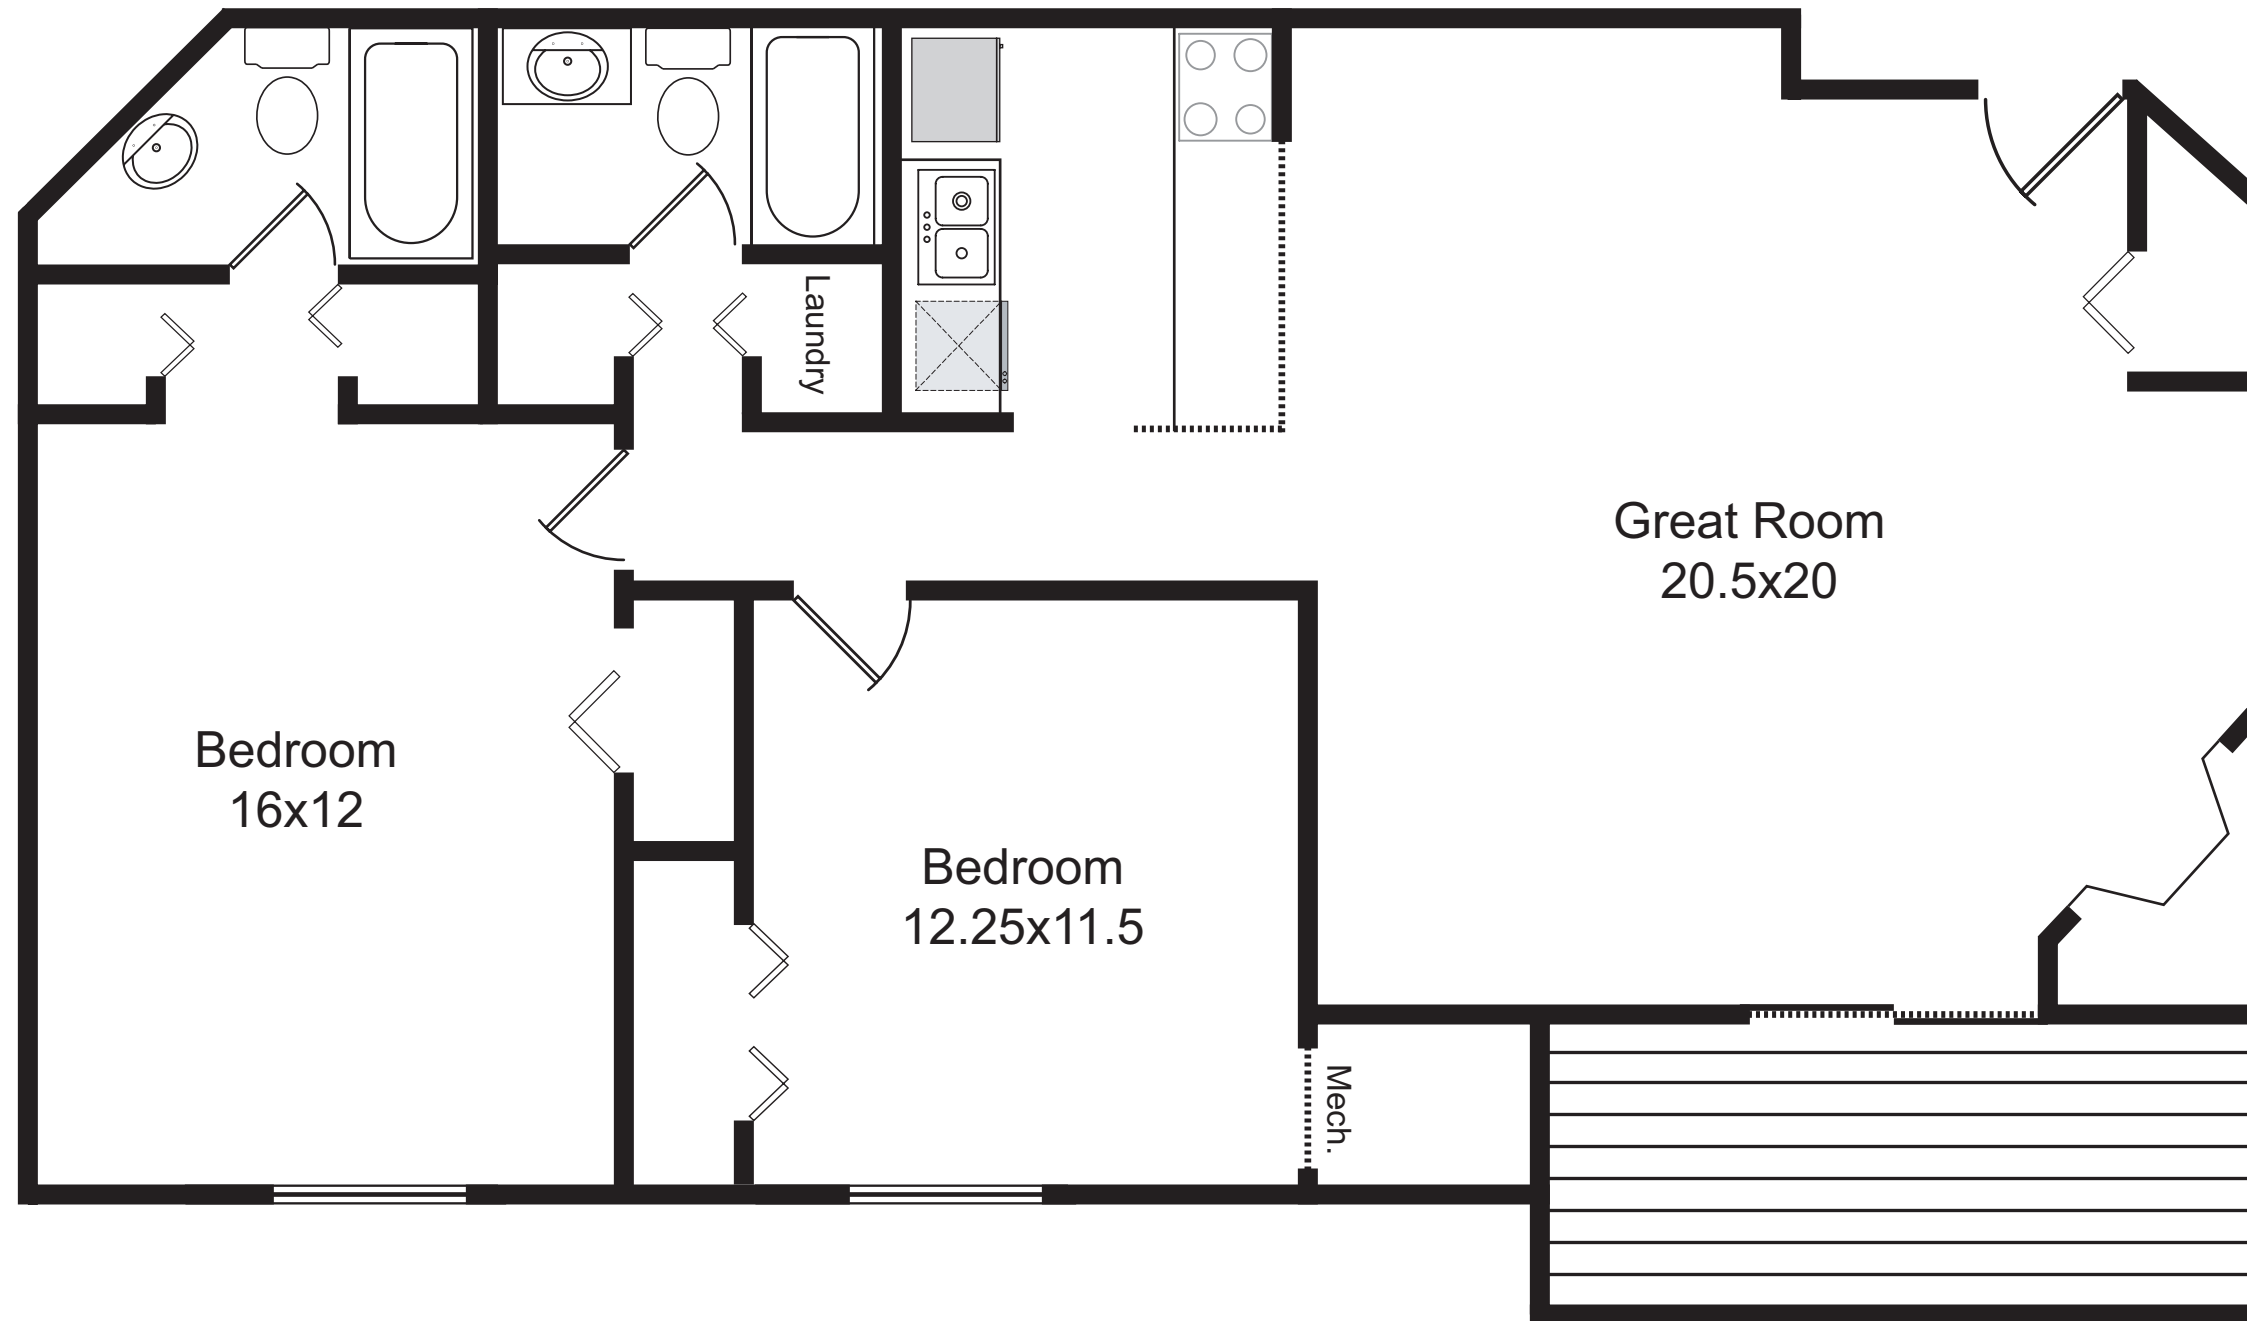

Units 124, 224, 324

Approx. 1,180 sq.ft.

Nichols Station Condominiums

Jenny Swain 608-662-9600 www.jennyswaincondos.com Keller Williams Realty

When printed at full pdf size, plans are approximately 1/4" = 1' scale.
Any dimensions that are critical should be verified.