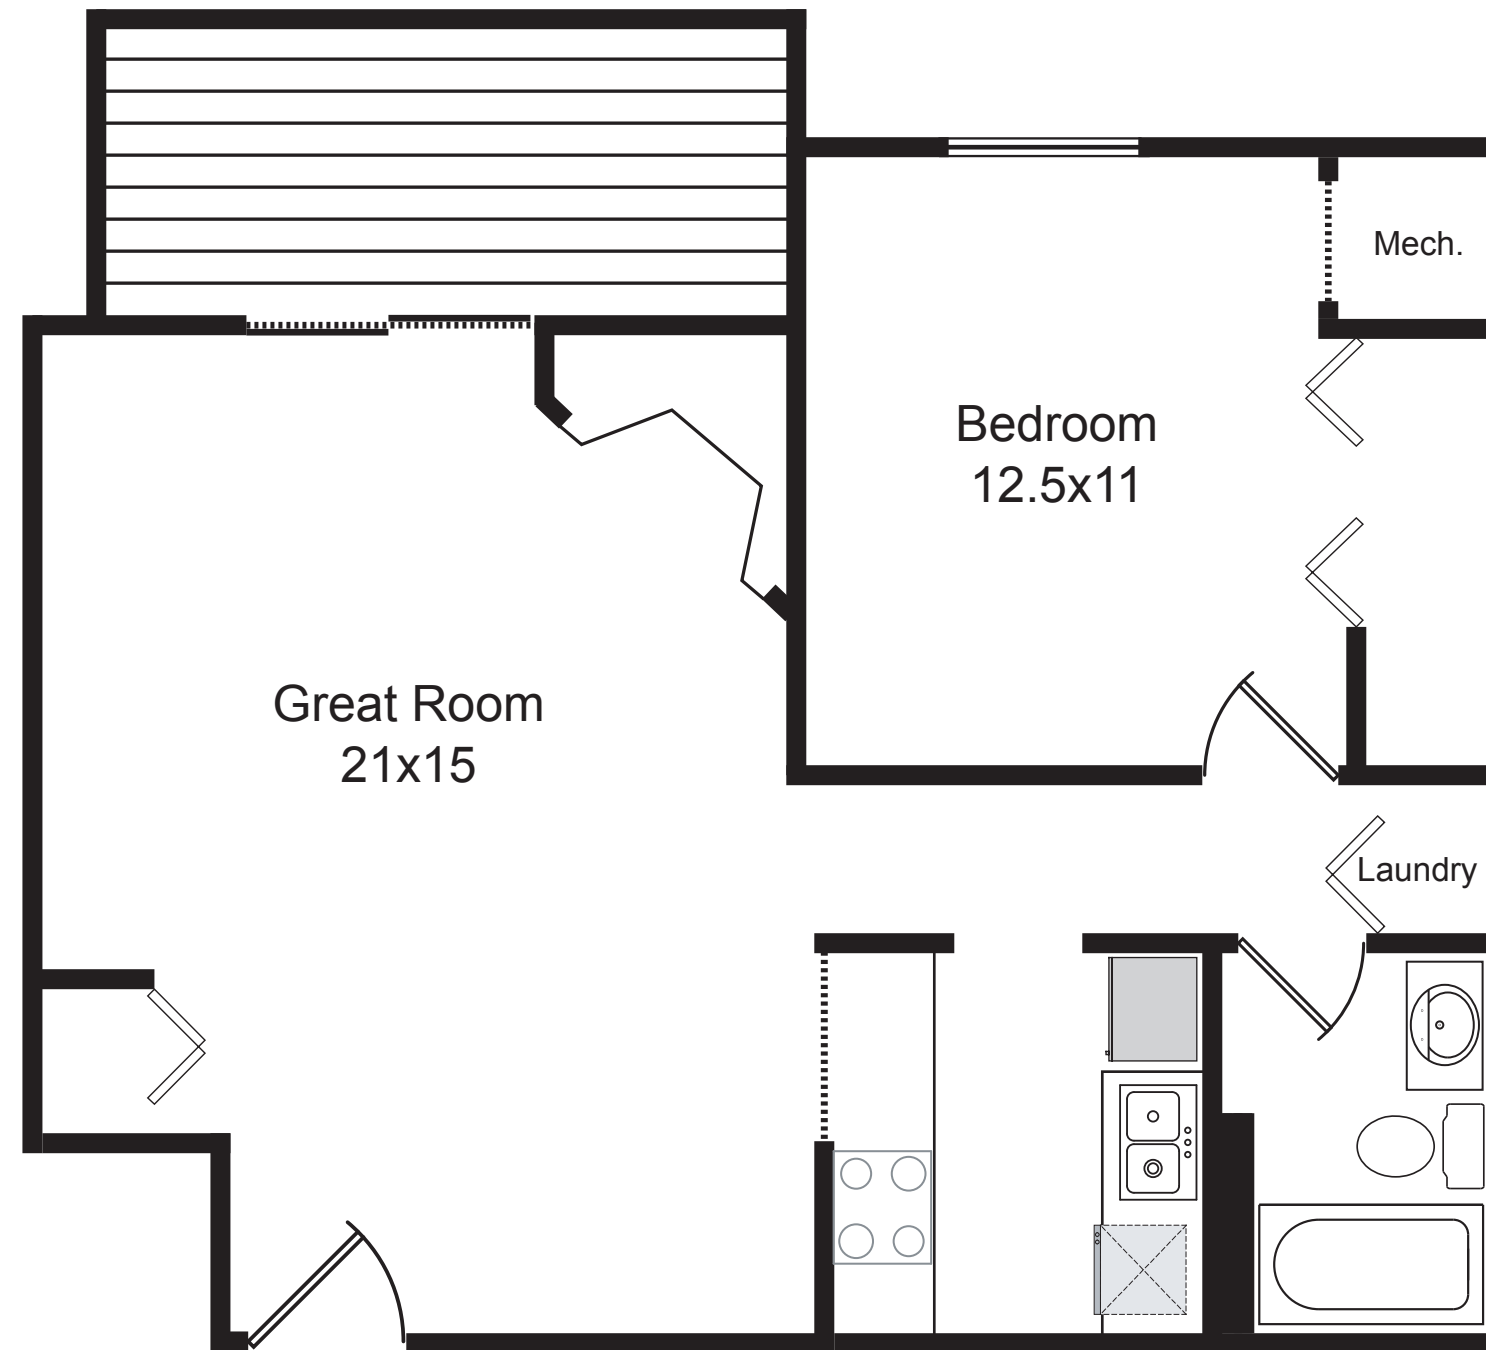

**Units 123, 223, 323**  
Approx. 679 sq.ft.

**Nichols Station Condominiums**

Jenny Swain 608-662-9600 [www.jennyswaincondos.com](http://www.jennyswaincondos.com) Keller Williams Realty

When printed at full pdf size, plans are approximately 1/4" = 1' scale.  
Any dimensions that are critical should be verified.