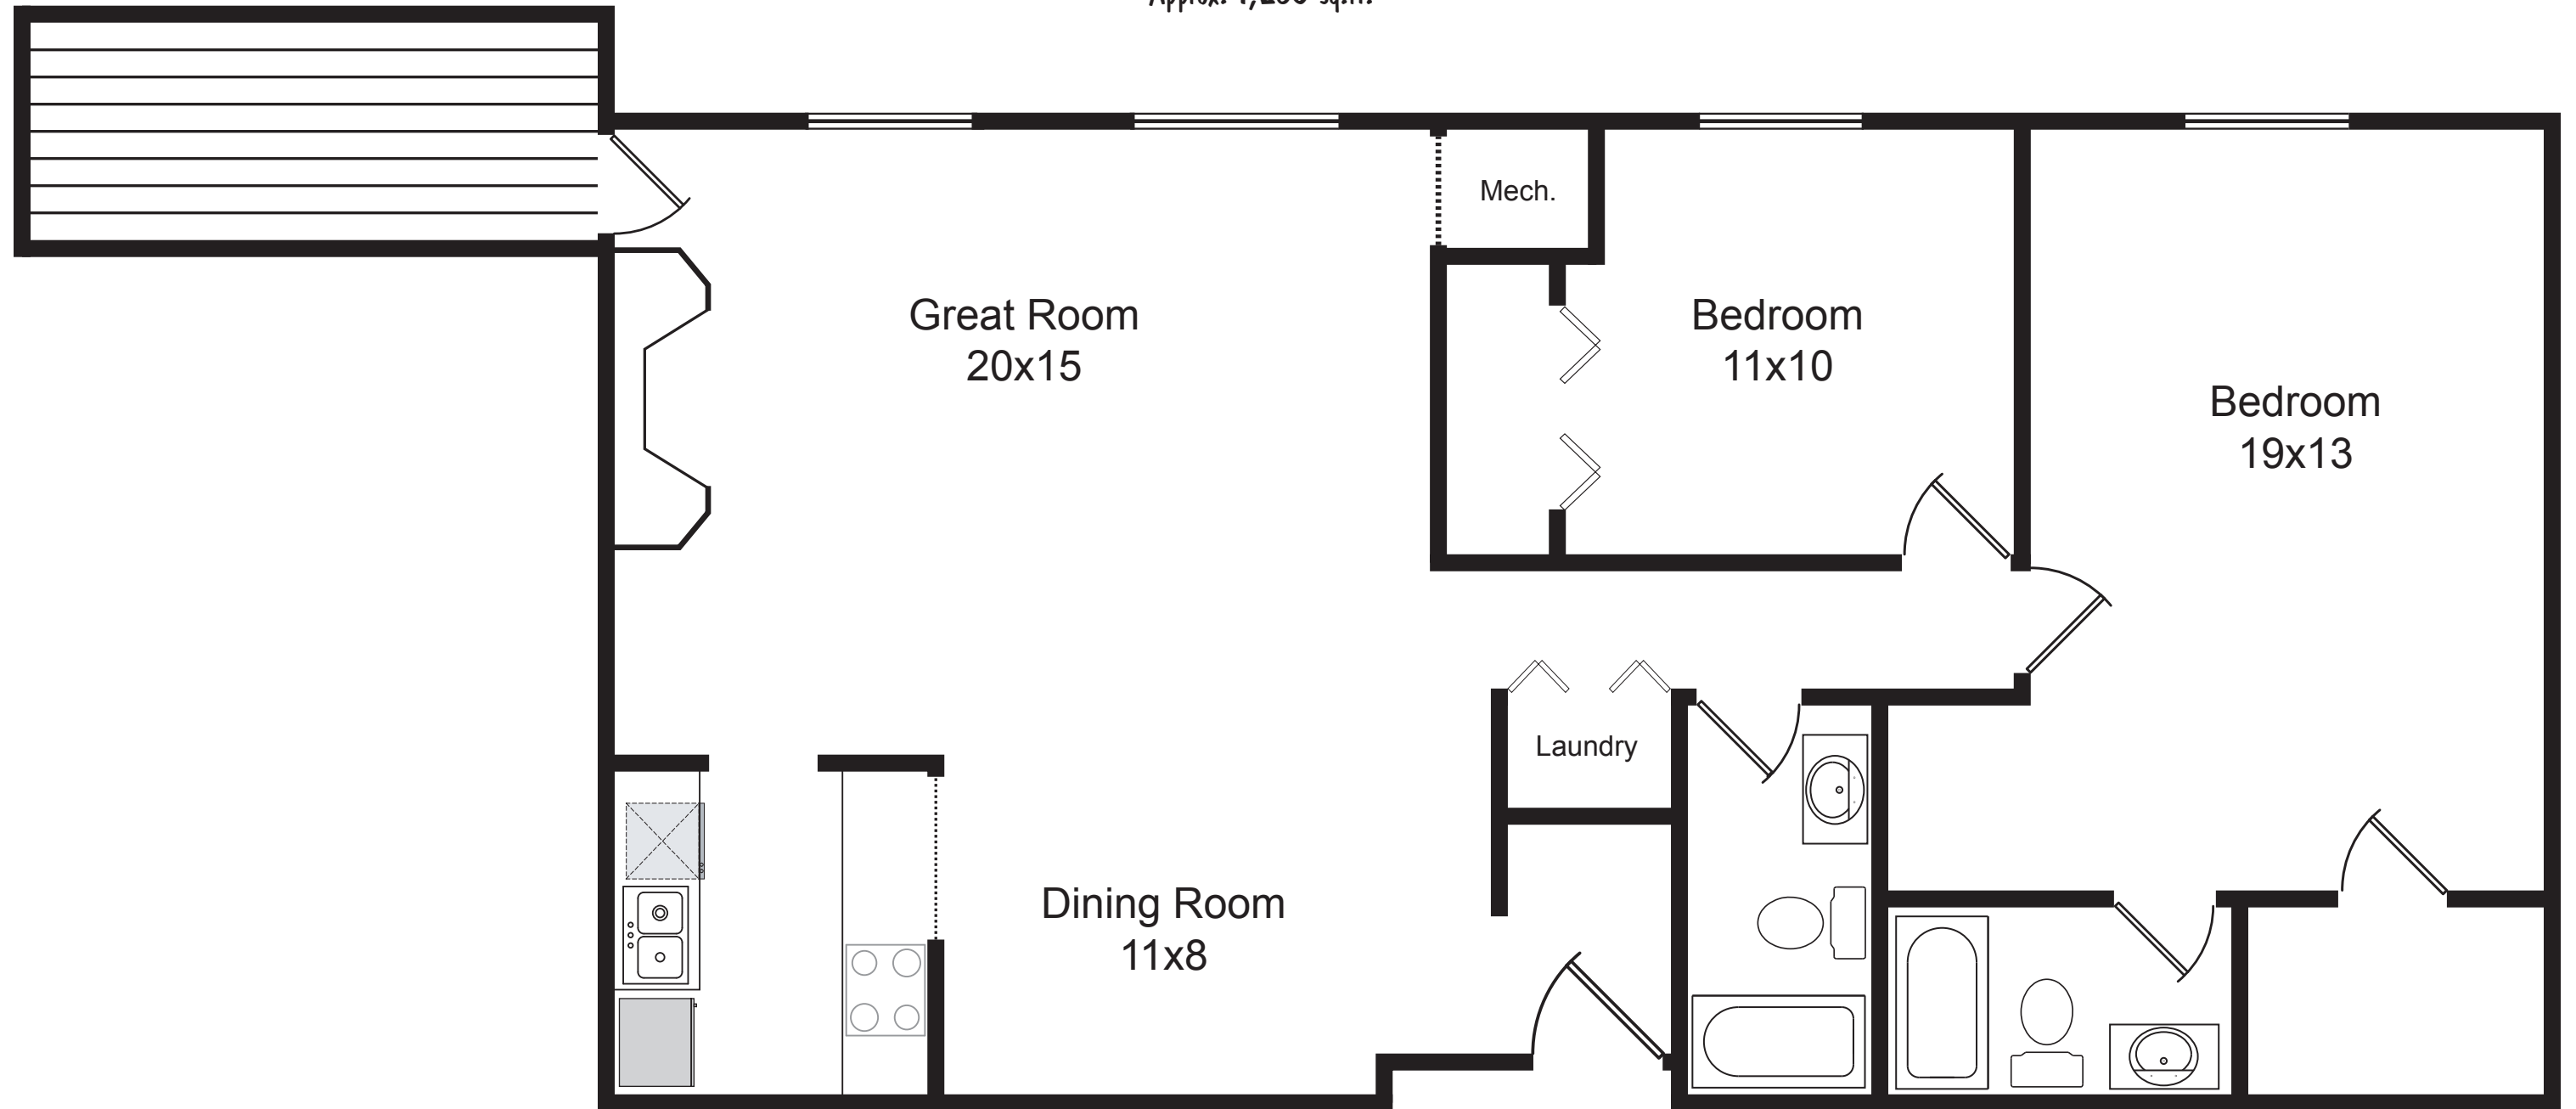

Units 235, 335
Approx. 1,260 sq.ft.

Nichols Station Condominiums

Jenny Swain 608-662-9600 www.jennyswaincondos.com Keller Williams Realty

When printed at full pdf size, plans are approximately 1/4" = 1' scale.
Any dimensions that are critical should be verified.