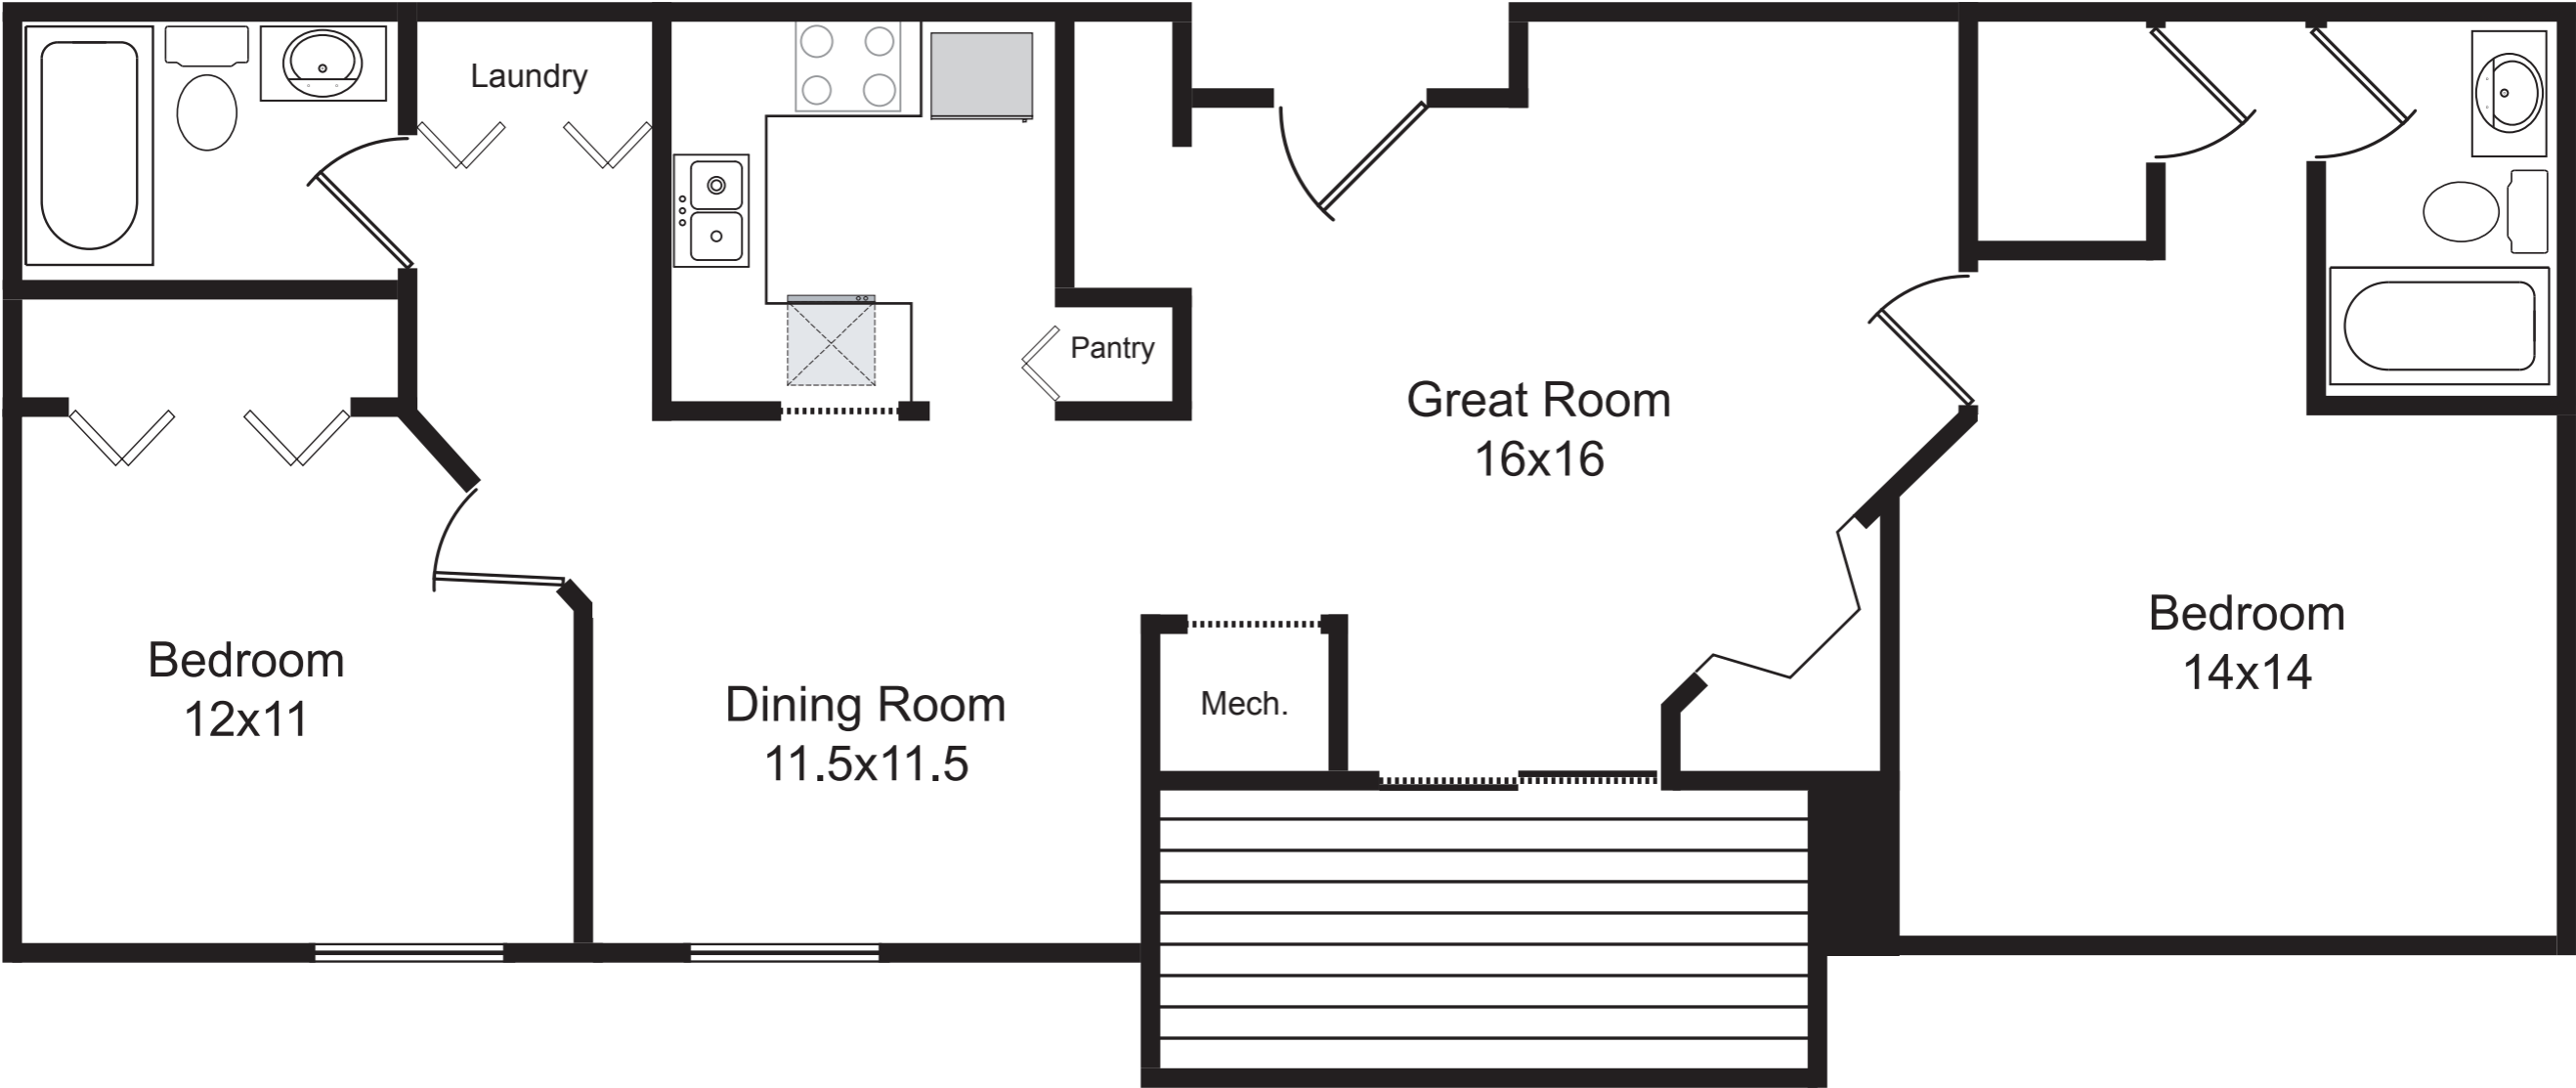

Units 122, 222, 322

Approx. 1,085 sq.ft.

Nichols Station Condominiums

Jenny Swain 608-662-9600 www.jennyswaincondos.com Keller Williams Realty

When printed at full pdf size, plans are approximately 1/4" = 1' scale.
Any dimensions that are critical should be verified.