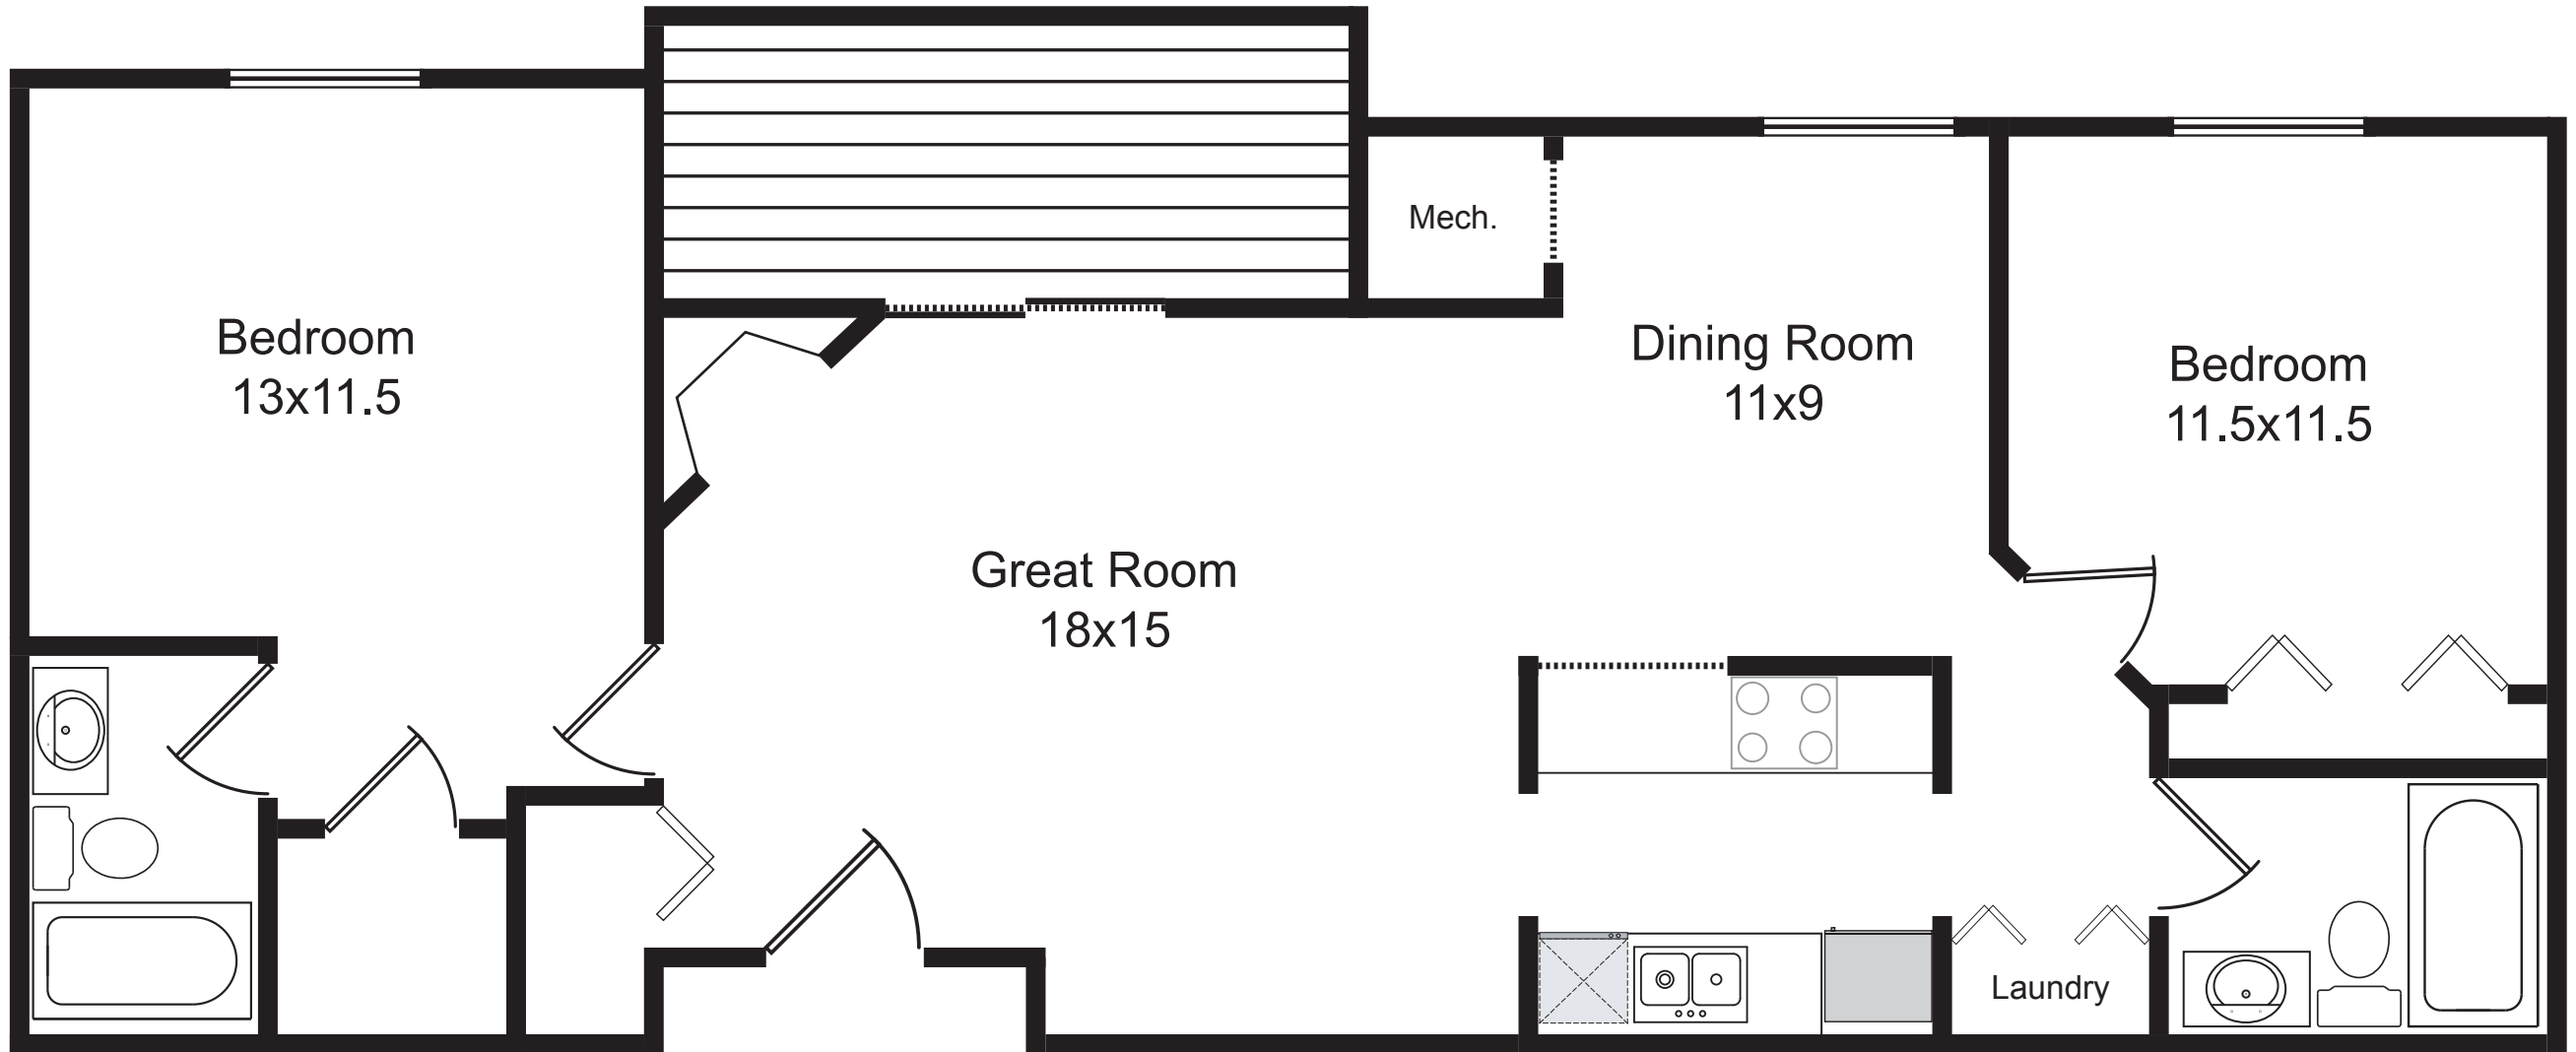

# Units 226, 326

Approx. 1,070 sq.ft.

## Nichols Station Condominiums

Jenny Swain 608-662-9600 [www.jennyswaincondos.com](http://www.jennyswaincondos.com) Keller Williams Realty

When printed at full pdf size, plans are approximately 1/4" = 1' scale.  
Any dimensions that are critical should be verified.