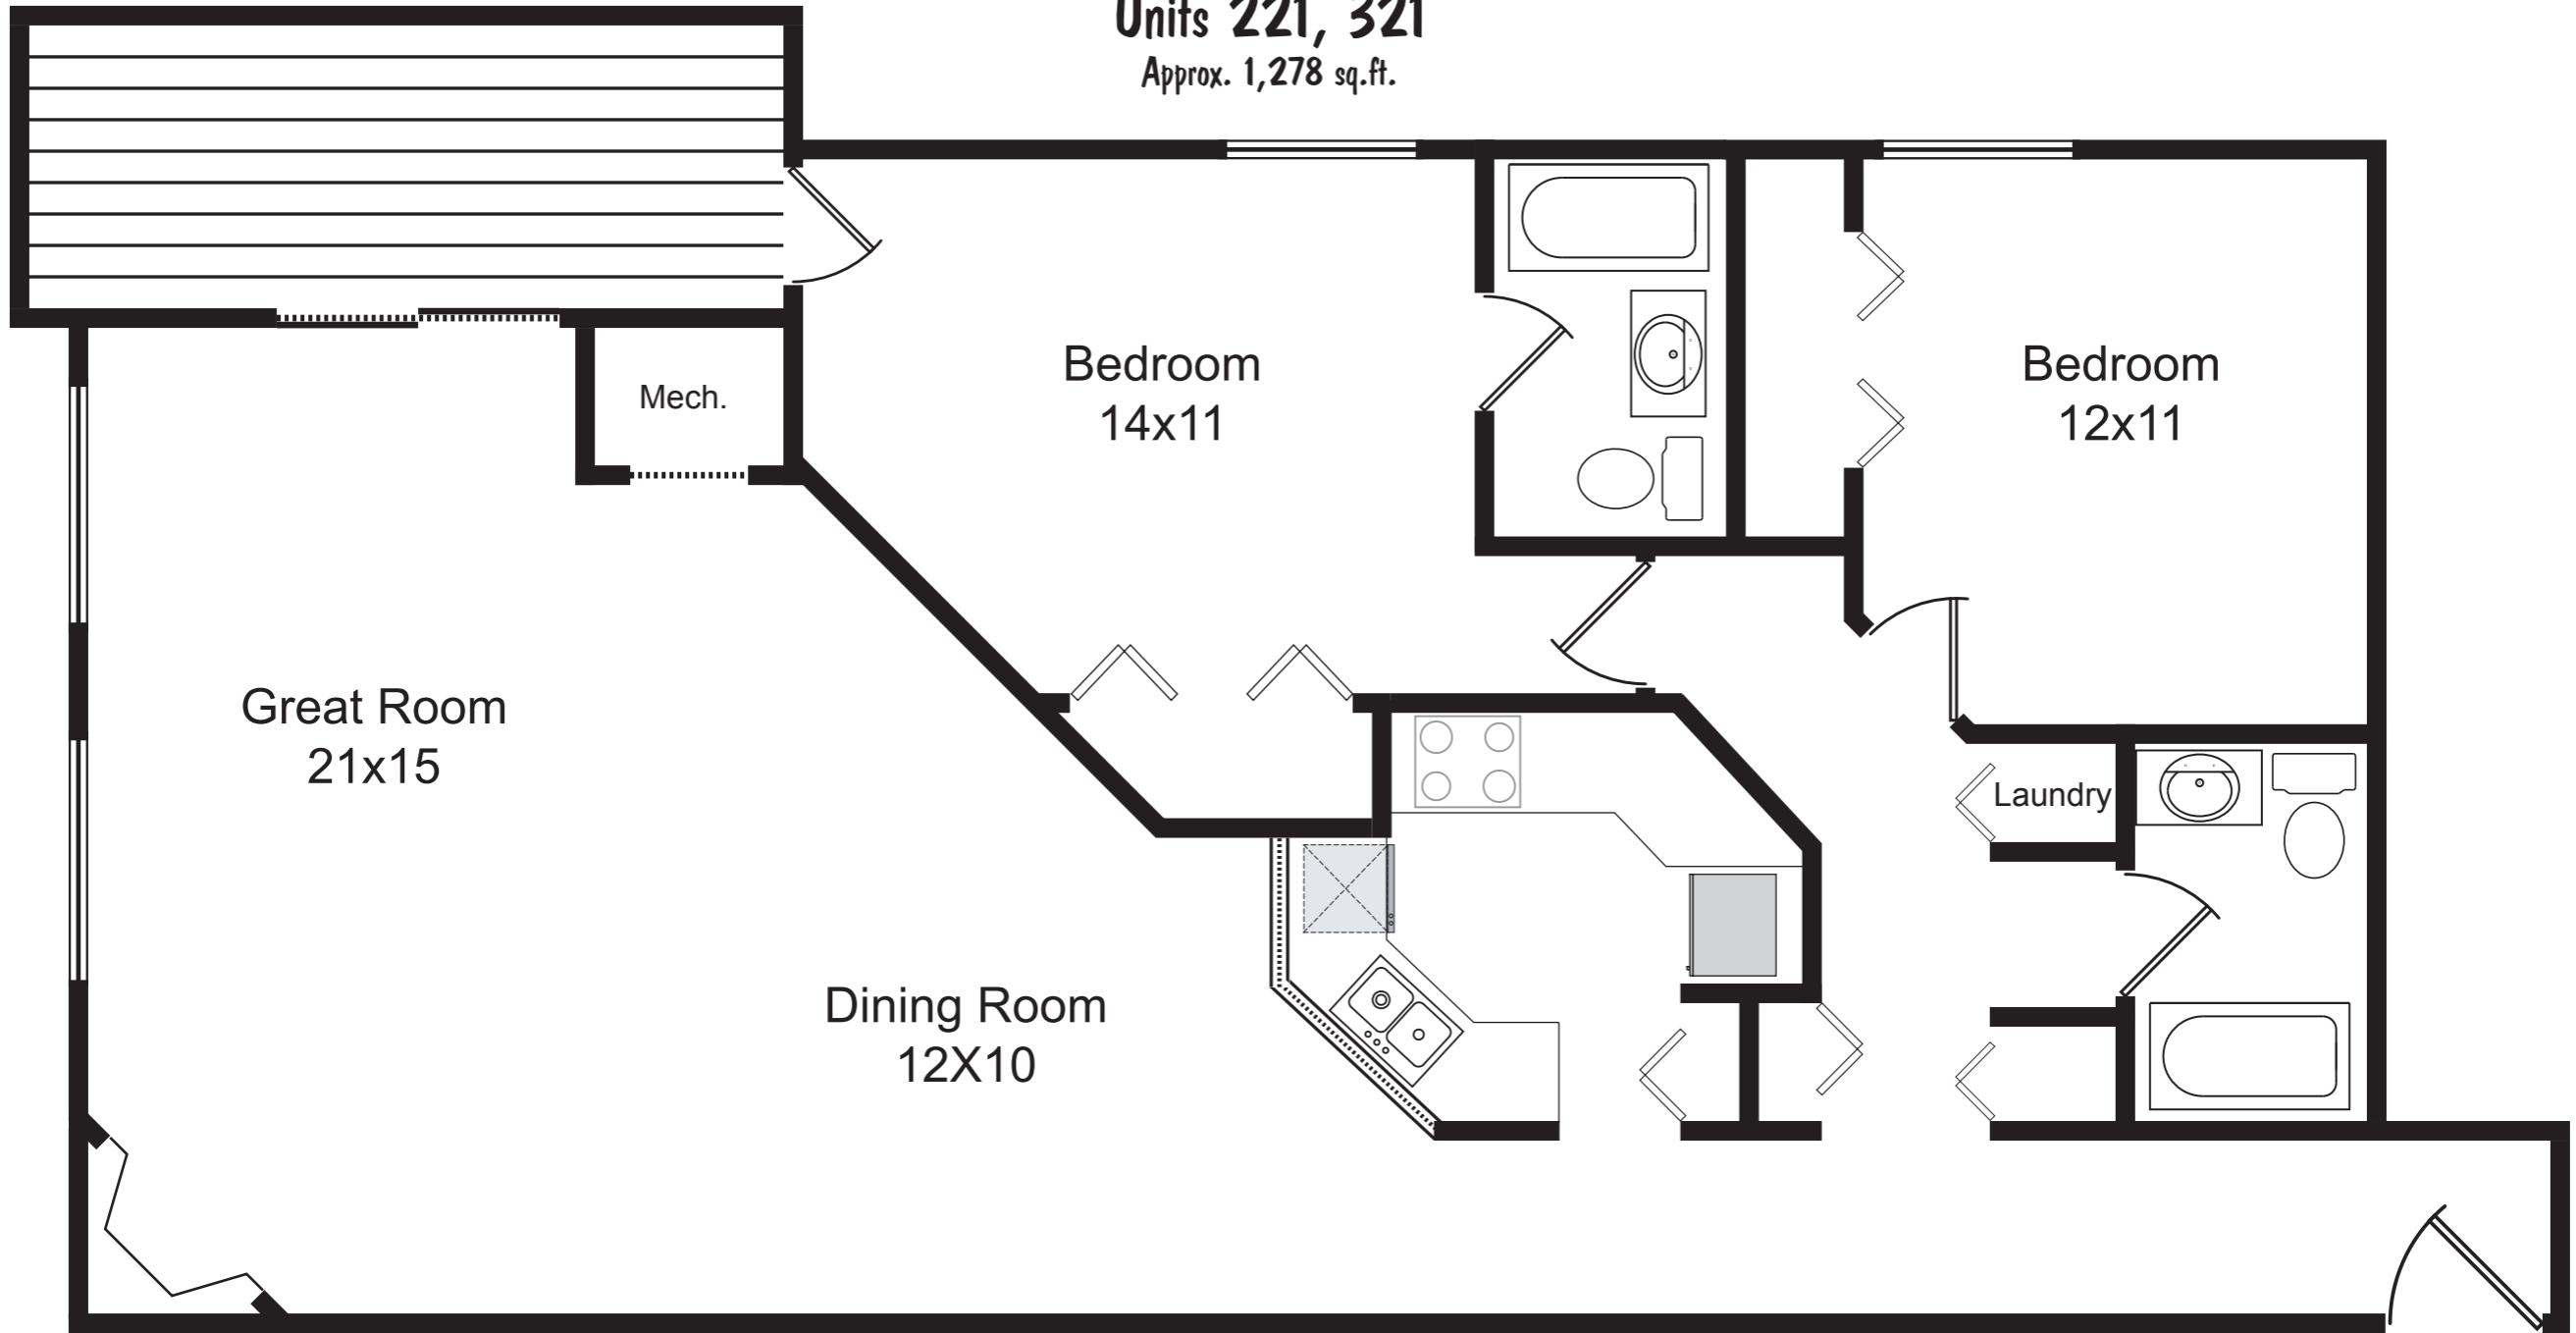

Units 221, 321

Approx. 1,278 sq.ft.

Nichols Station Condominiums

Jenny Swain 608-662-9600 www.jennyswaincondos.com Keller Williams Realty

When printed at full pdf size, plans are approximately 1/4" = 1' scale.
Any dimensions that are critical should be verified.