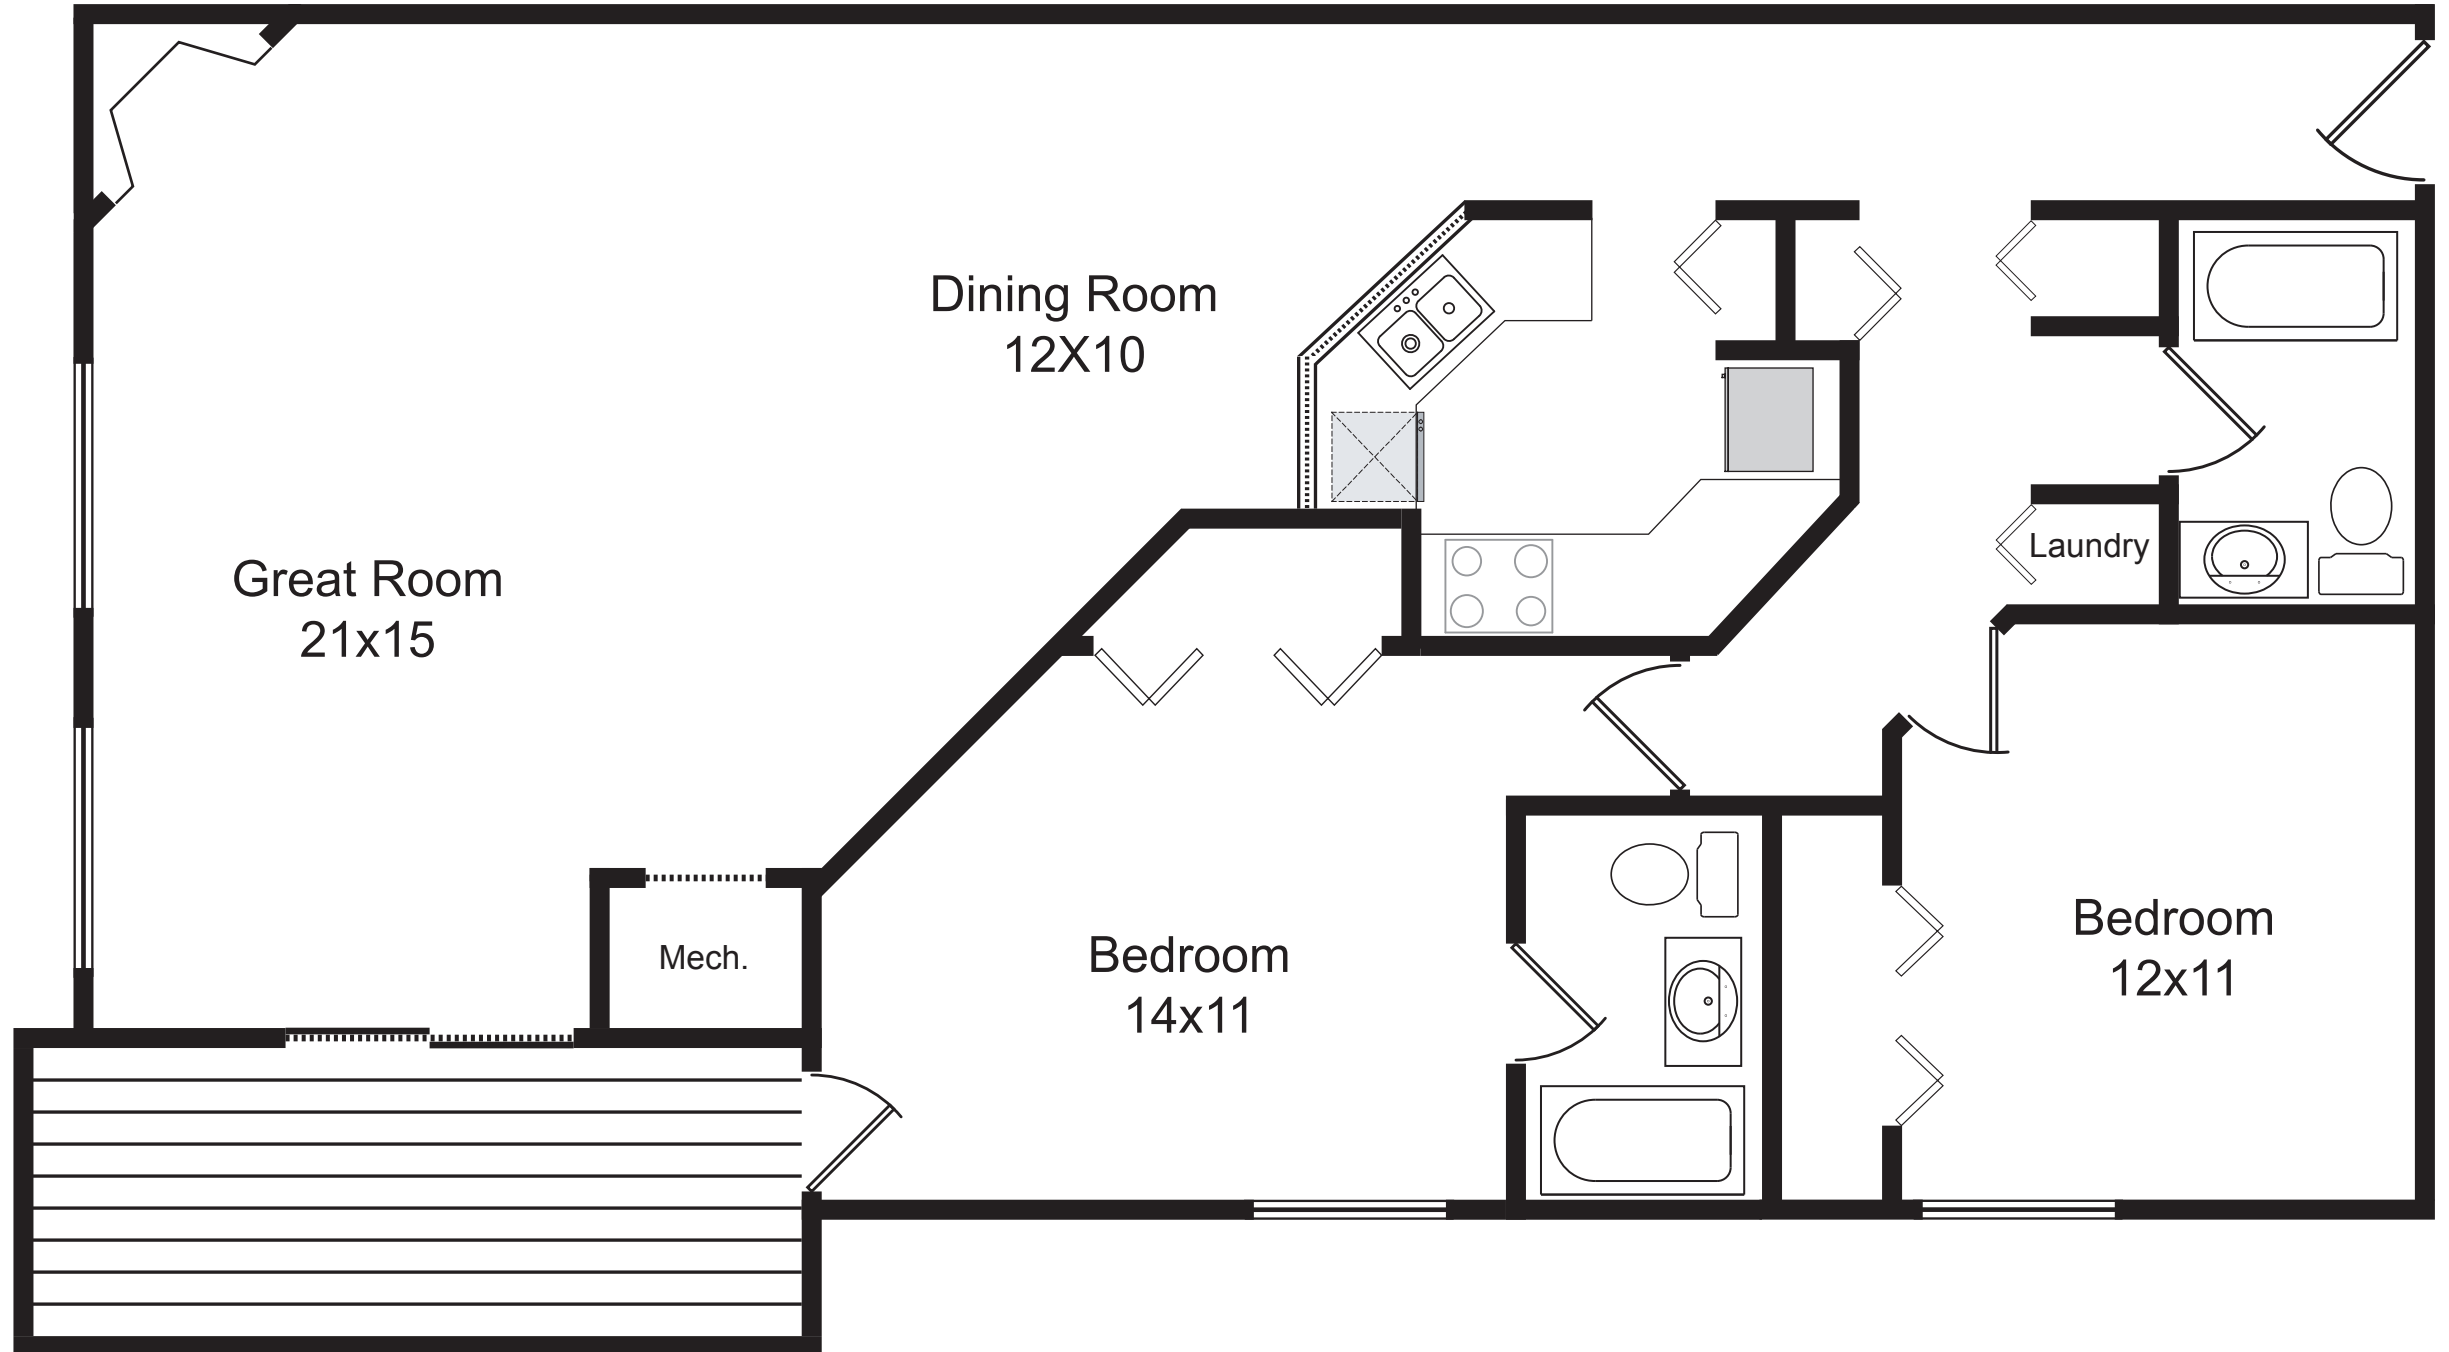

# Units 120, 220, 320

Approx. 1,205 sq.ft.

## Nichols Station Condominiums

Jenny Swain 608-662-9600 [www.jennyswaincondos.com](http://www.jennyswaincondos.com) Keller Williams Realty

When printed at full pdf size, plans are approximately 1/4" = 1' scale.  
Any dimensions that are critical should be verified.