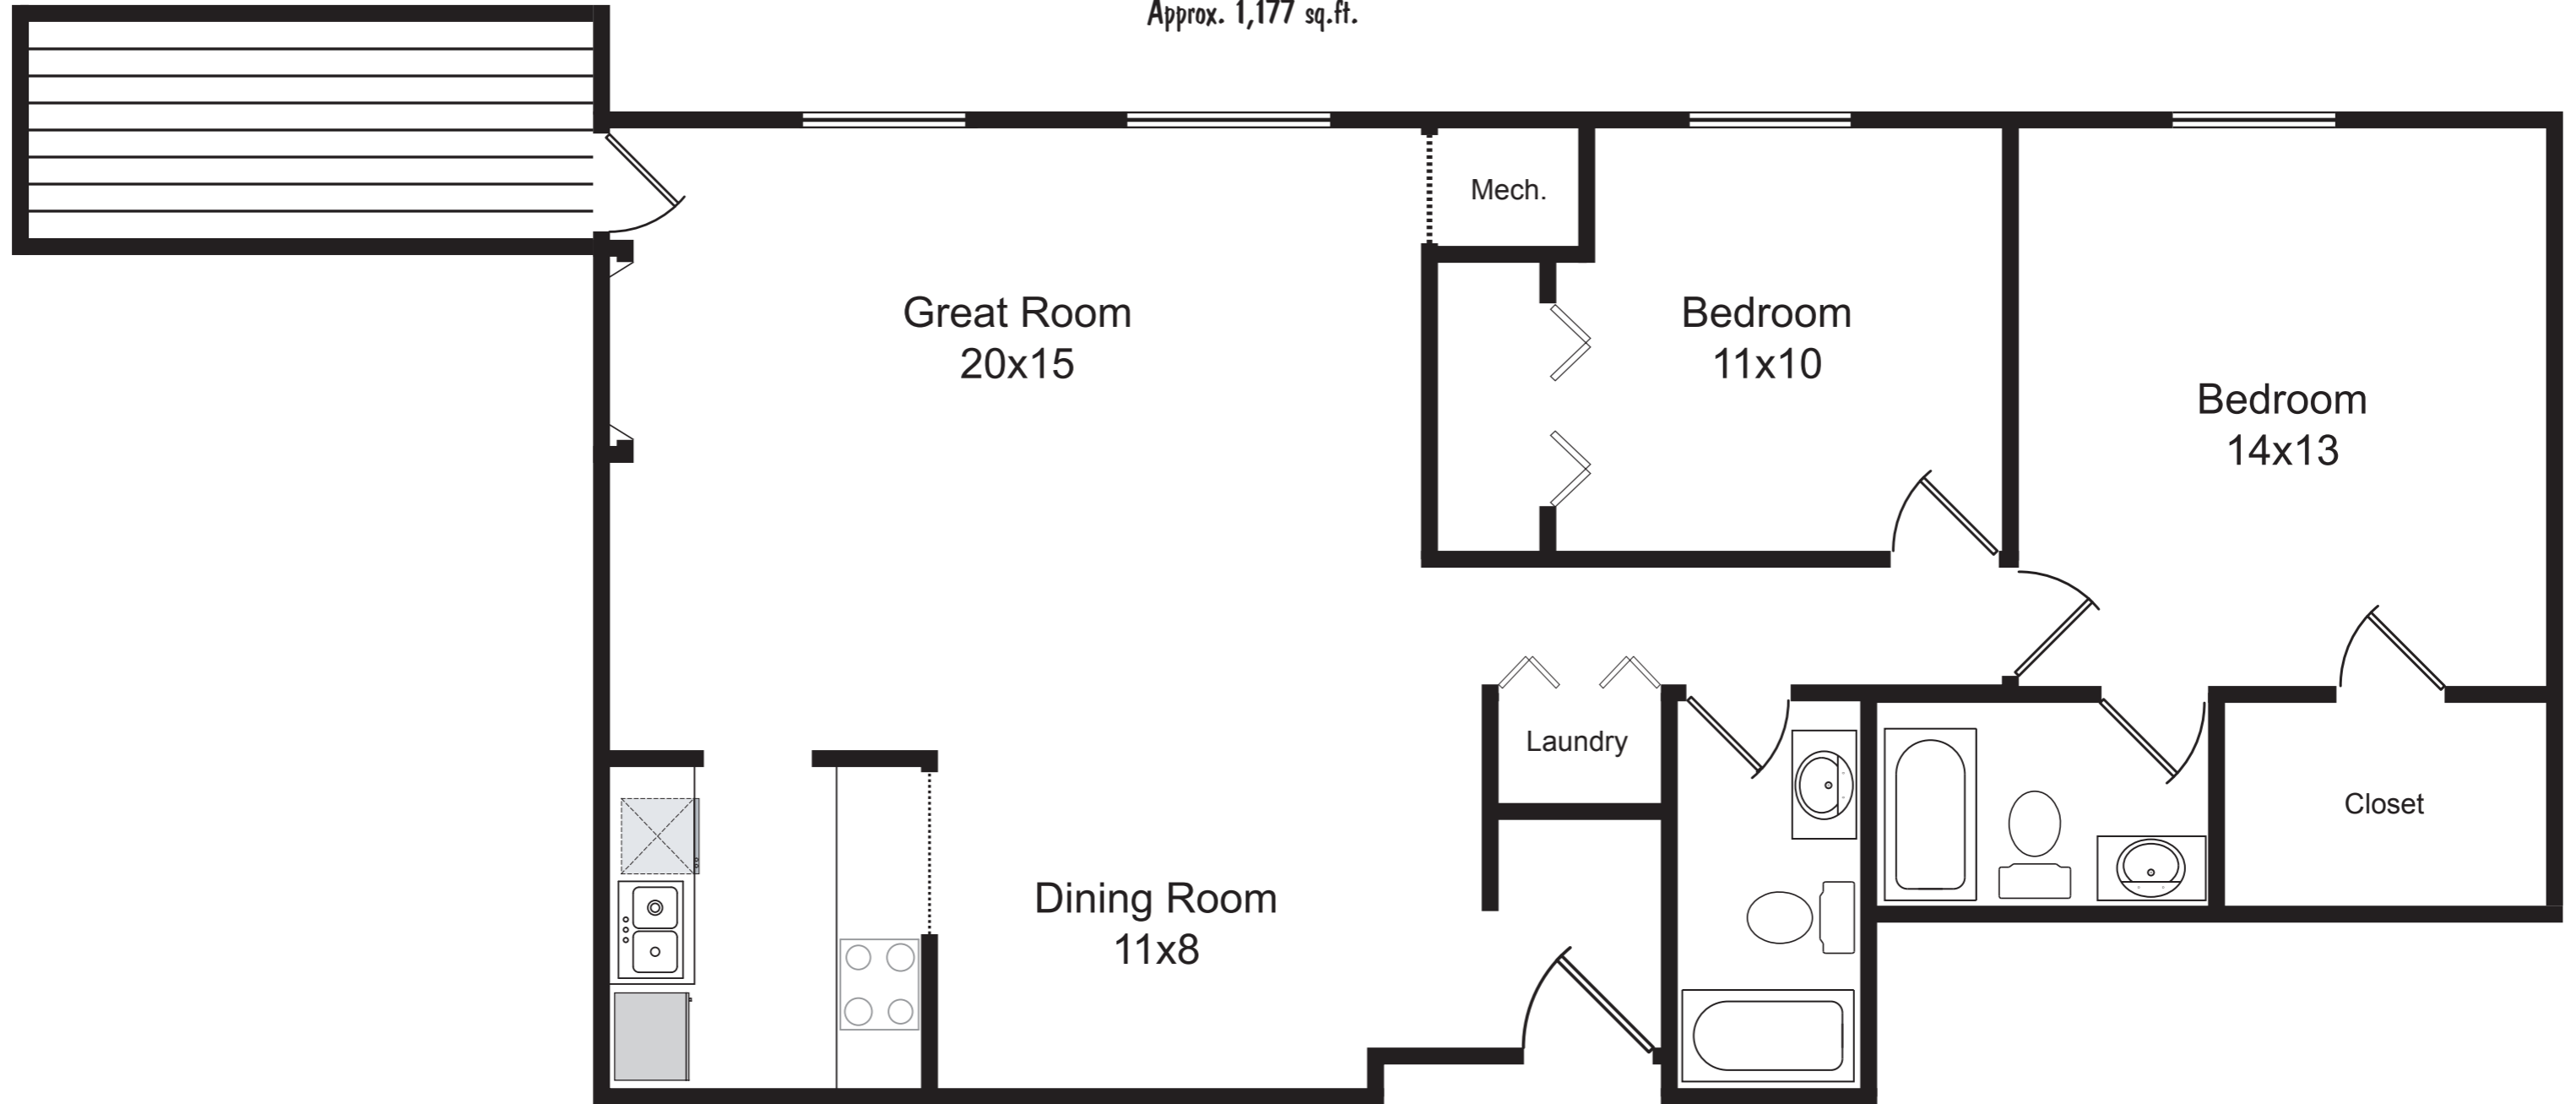

Unit 135
Approx. 1,177 sq.ft.

Nichols Station Condominiums

Jenny Swain 608-662-9600 www.jennyswaincondos.com Keller Williams Realty

When printed at full pdf size, plans are approximately 1/4" = 1' scale.
Any dimensions that are critical should be verified.