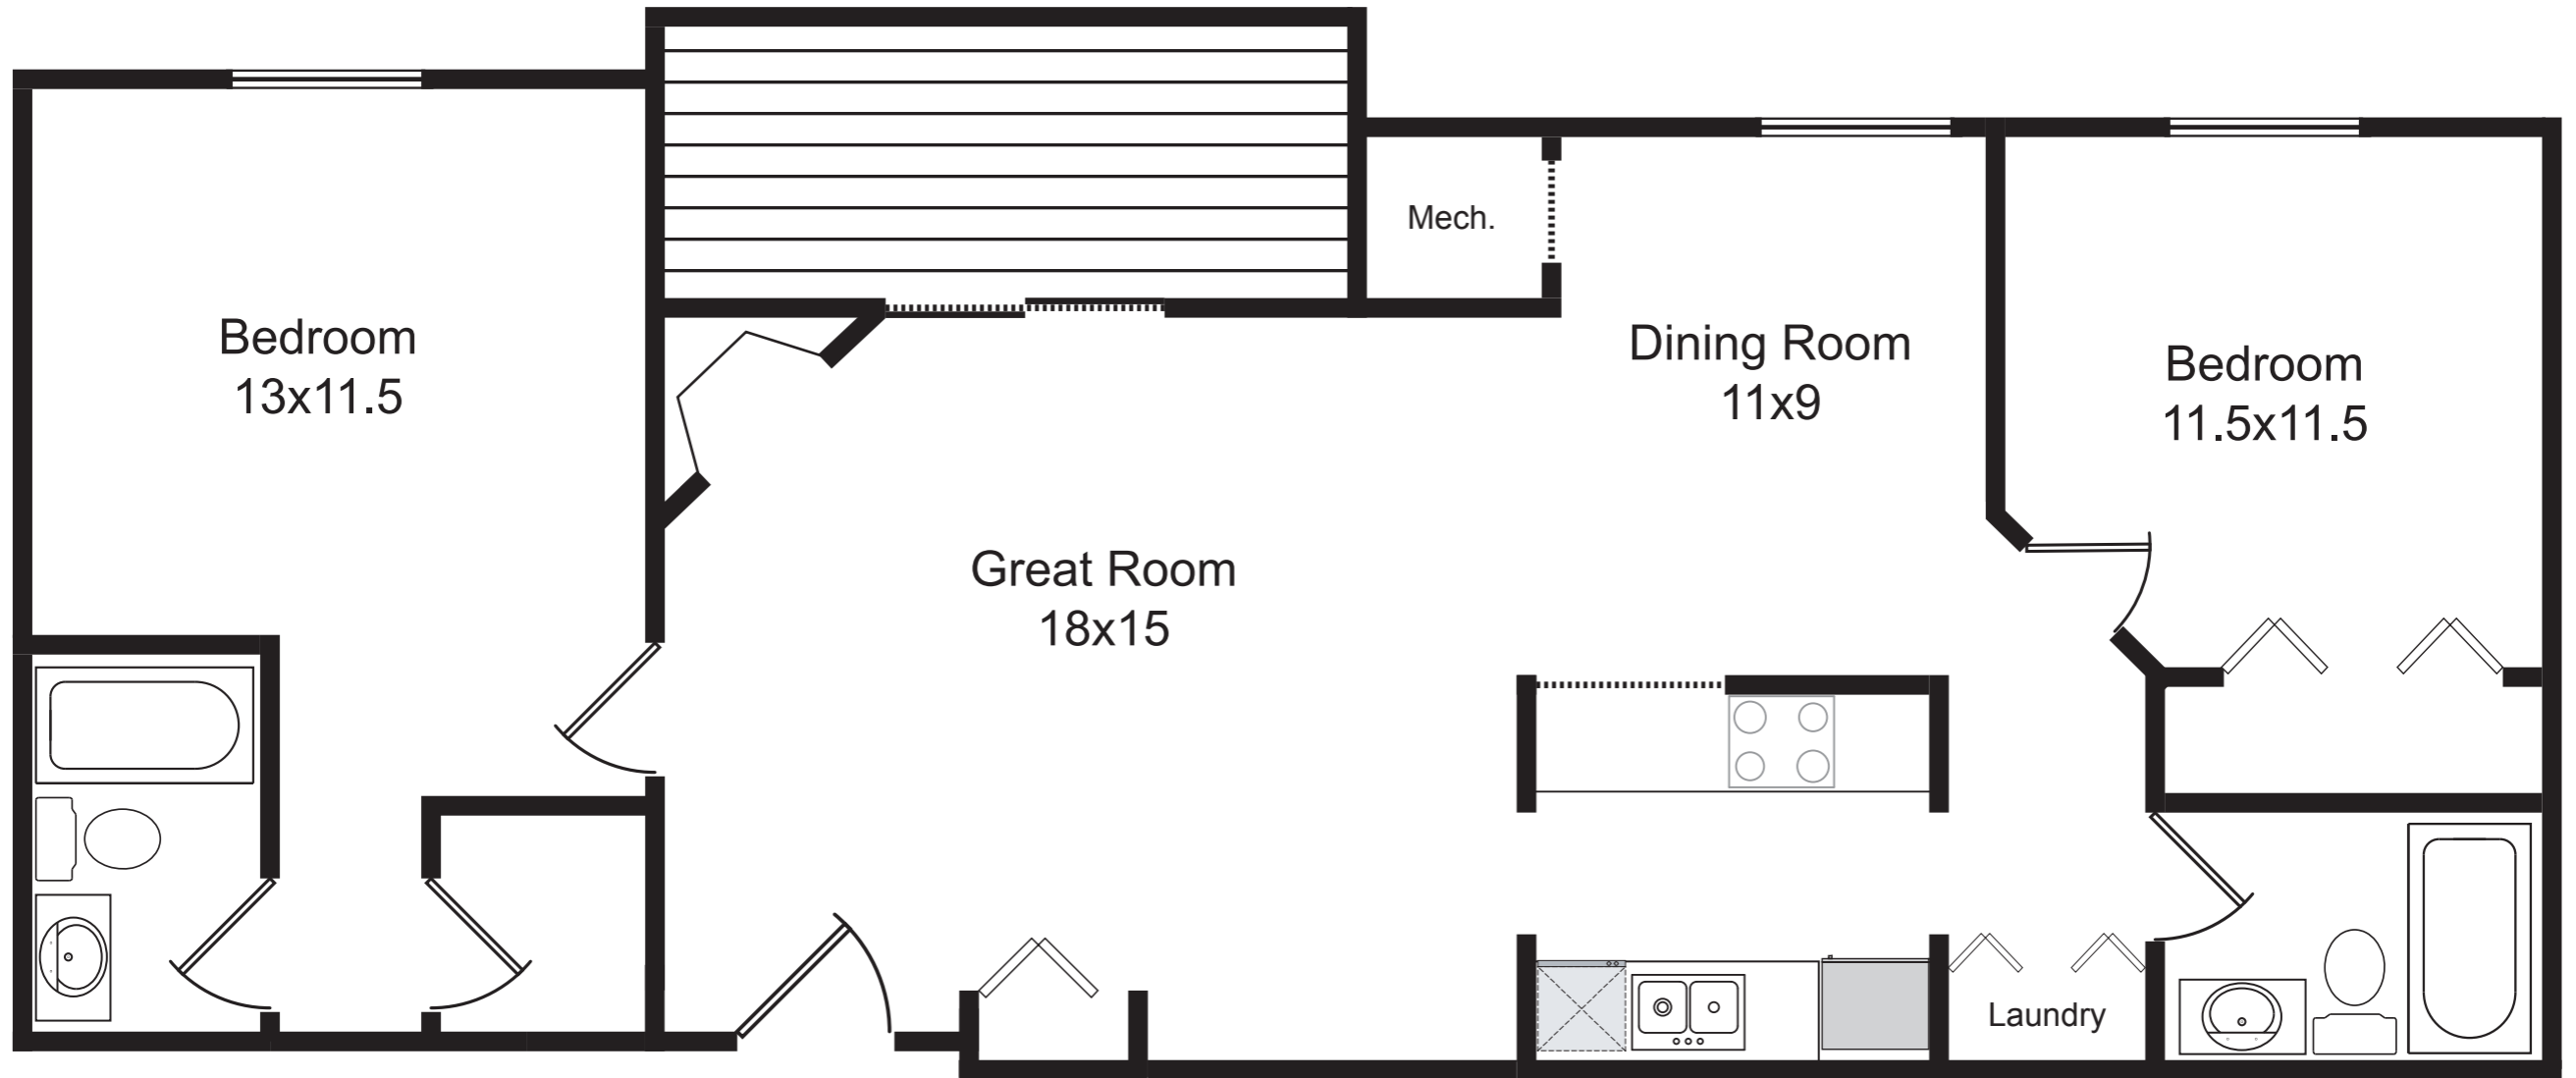

Unit 126
Approx. 1,070 sq.ft.

Nichols Station Condominiums

Jenny Swain 608-662-9600 www.jennyswaincondos.com Keller Williams Realty

When printed at full pdf size, plans are approximately 1/4" = 1' scale.
Any dimensions that are critical should be verified.