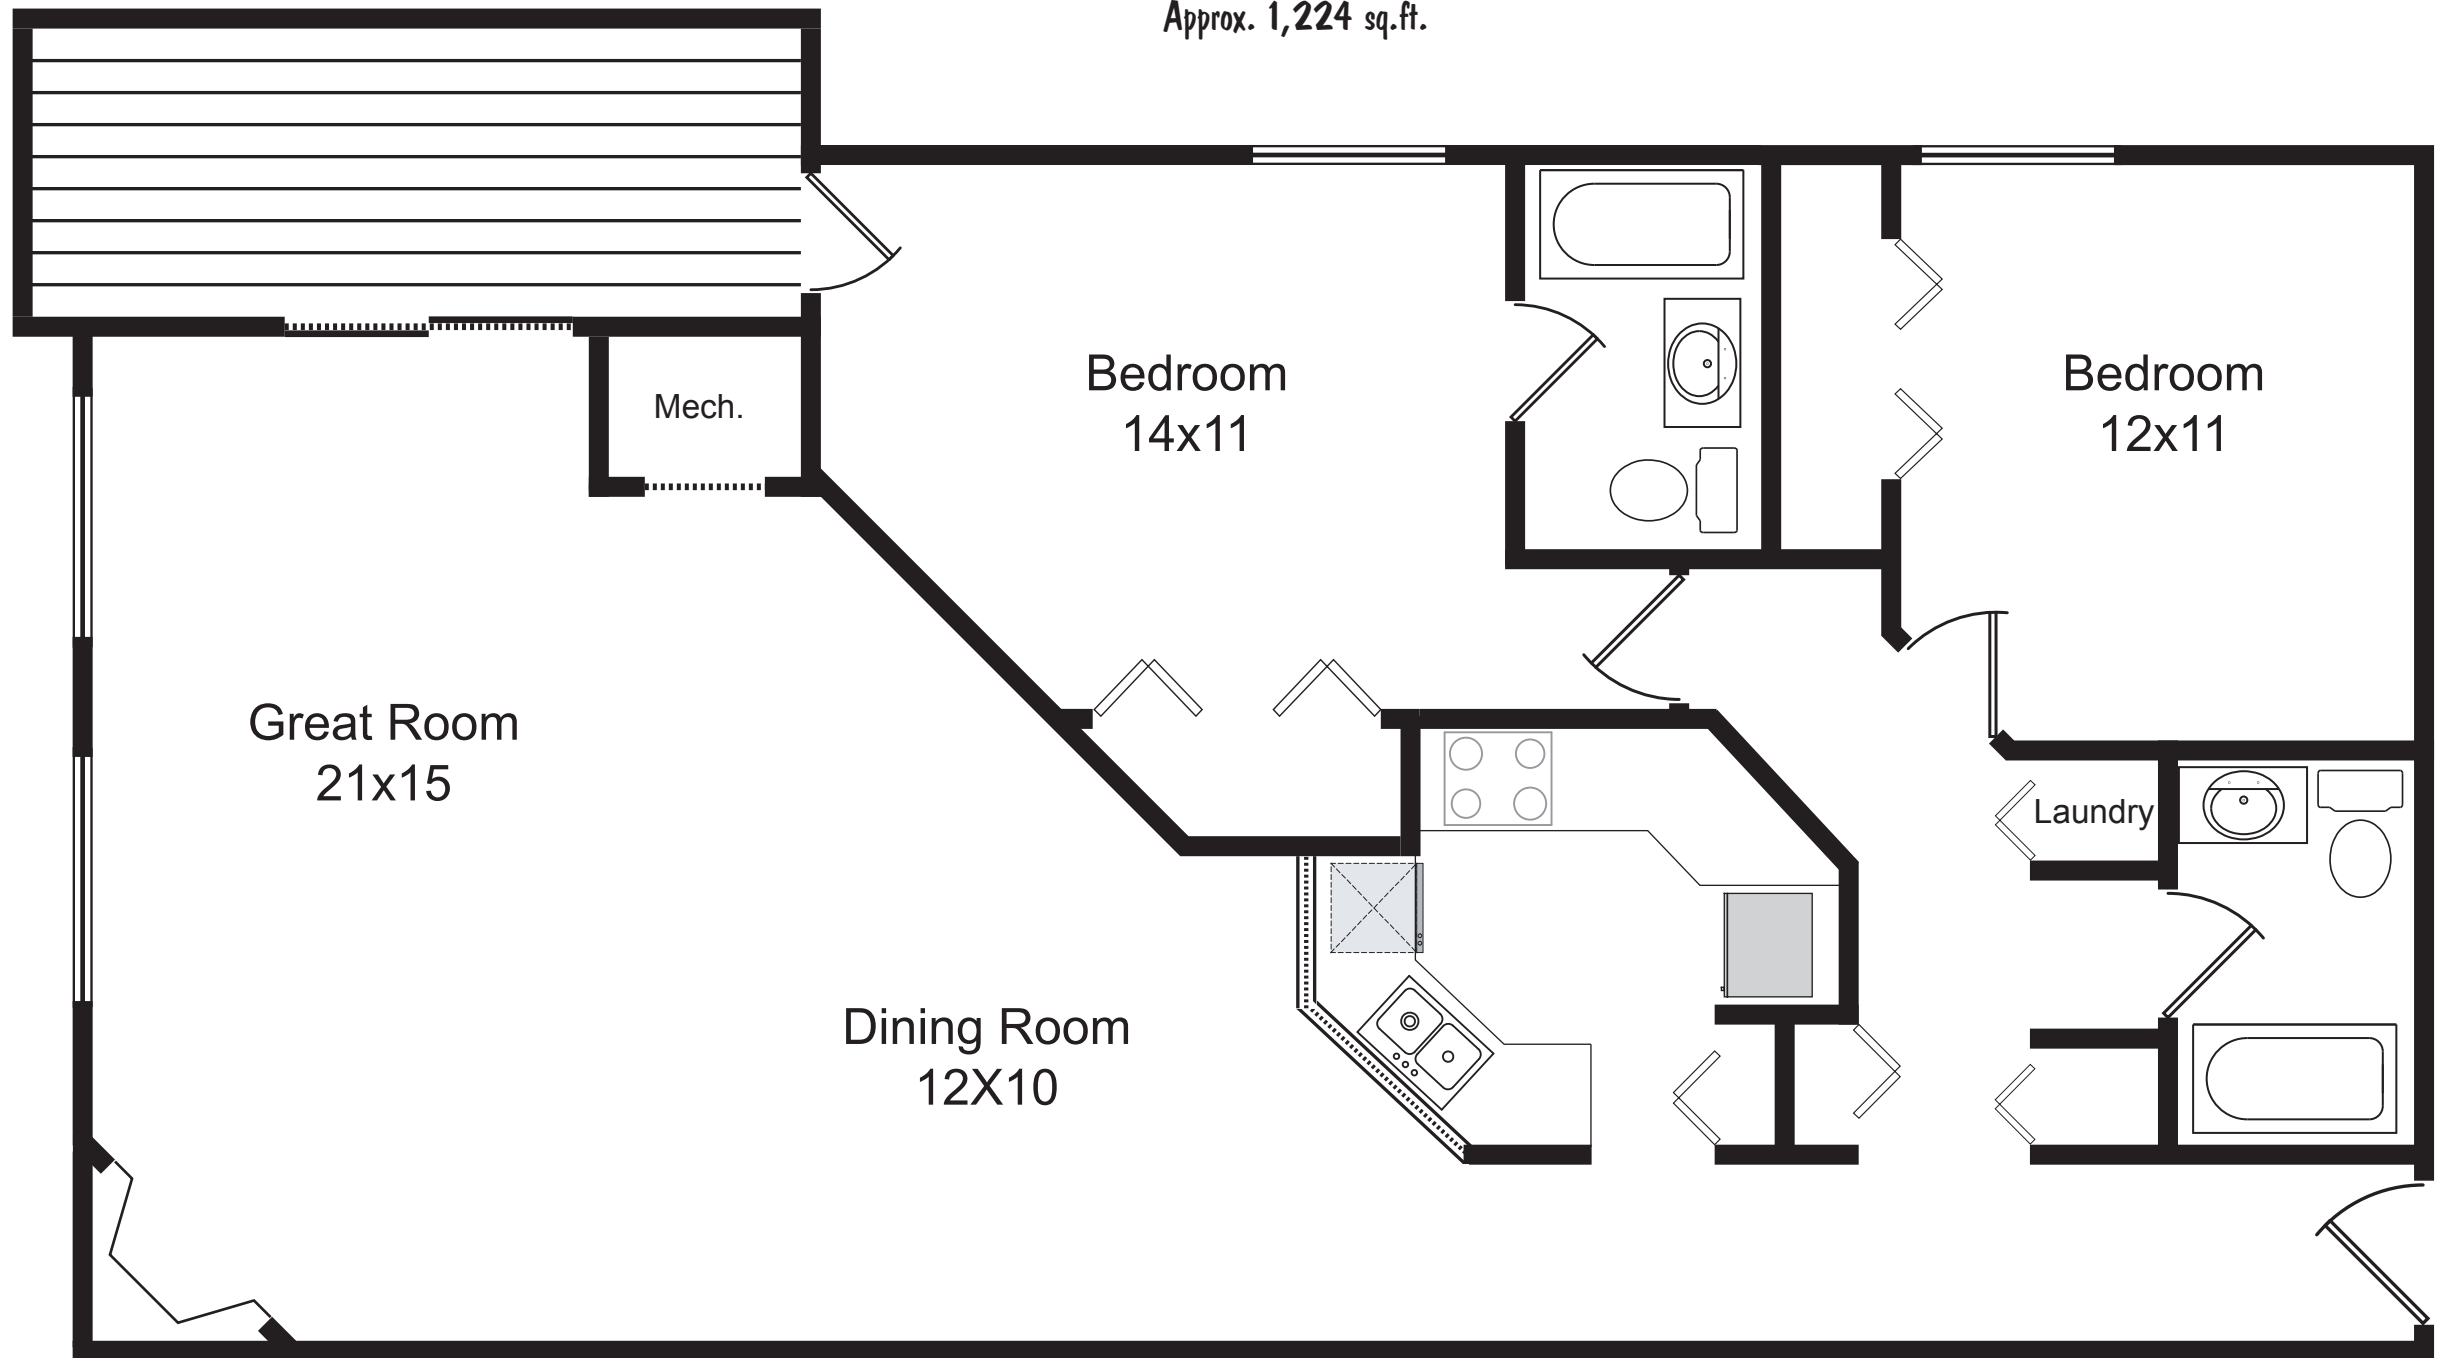

Unit 121
Approx. 1,224 sq.ft.

Nichols Station Condominiums

Jenny Swain 608-662-9600 www.jennyswaincondos.com Keller Williams Realty

When printed at full pdf size, plans are approximately 1/4" = 1' scale.
Any dimensions that are critical should be verified.